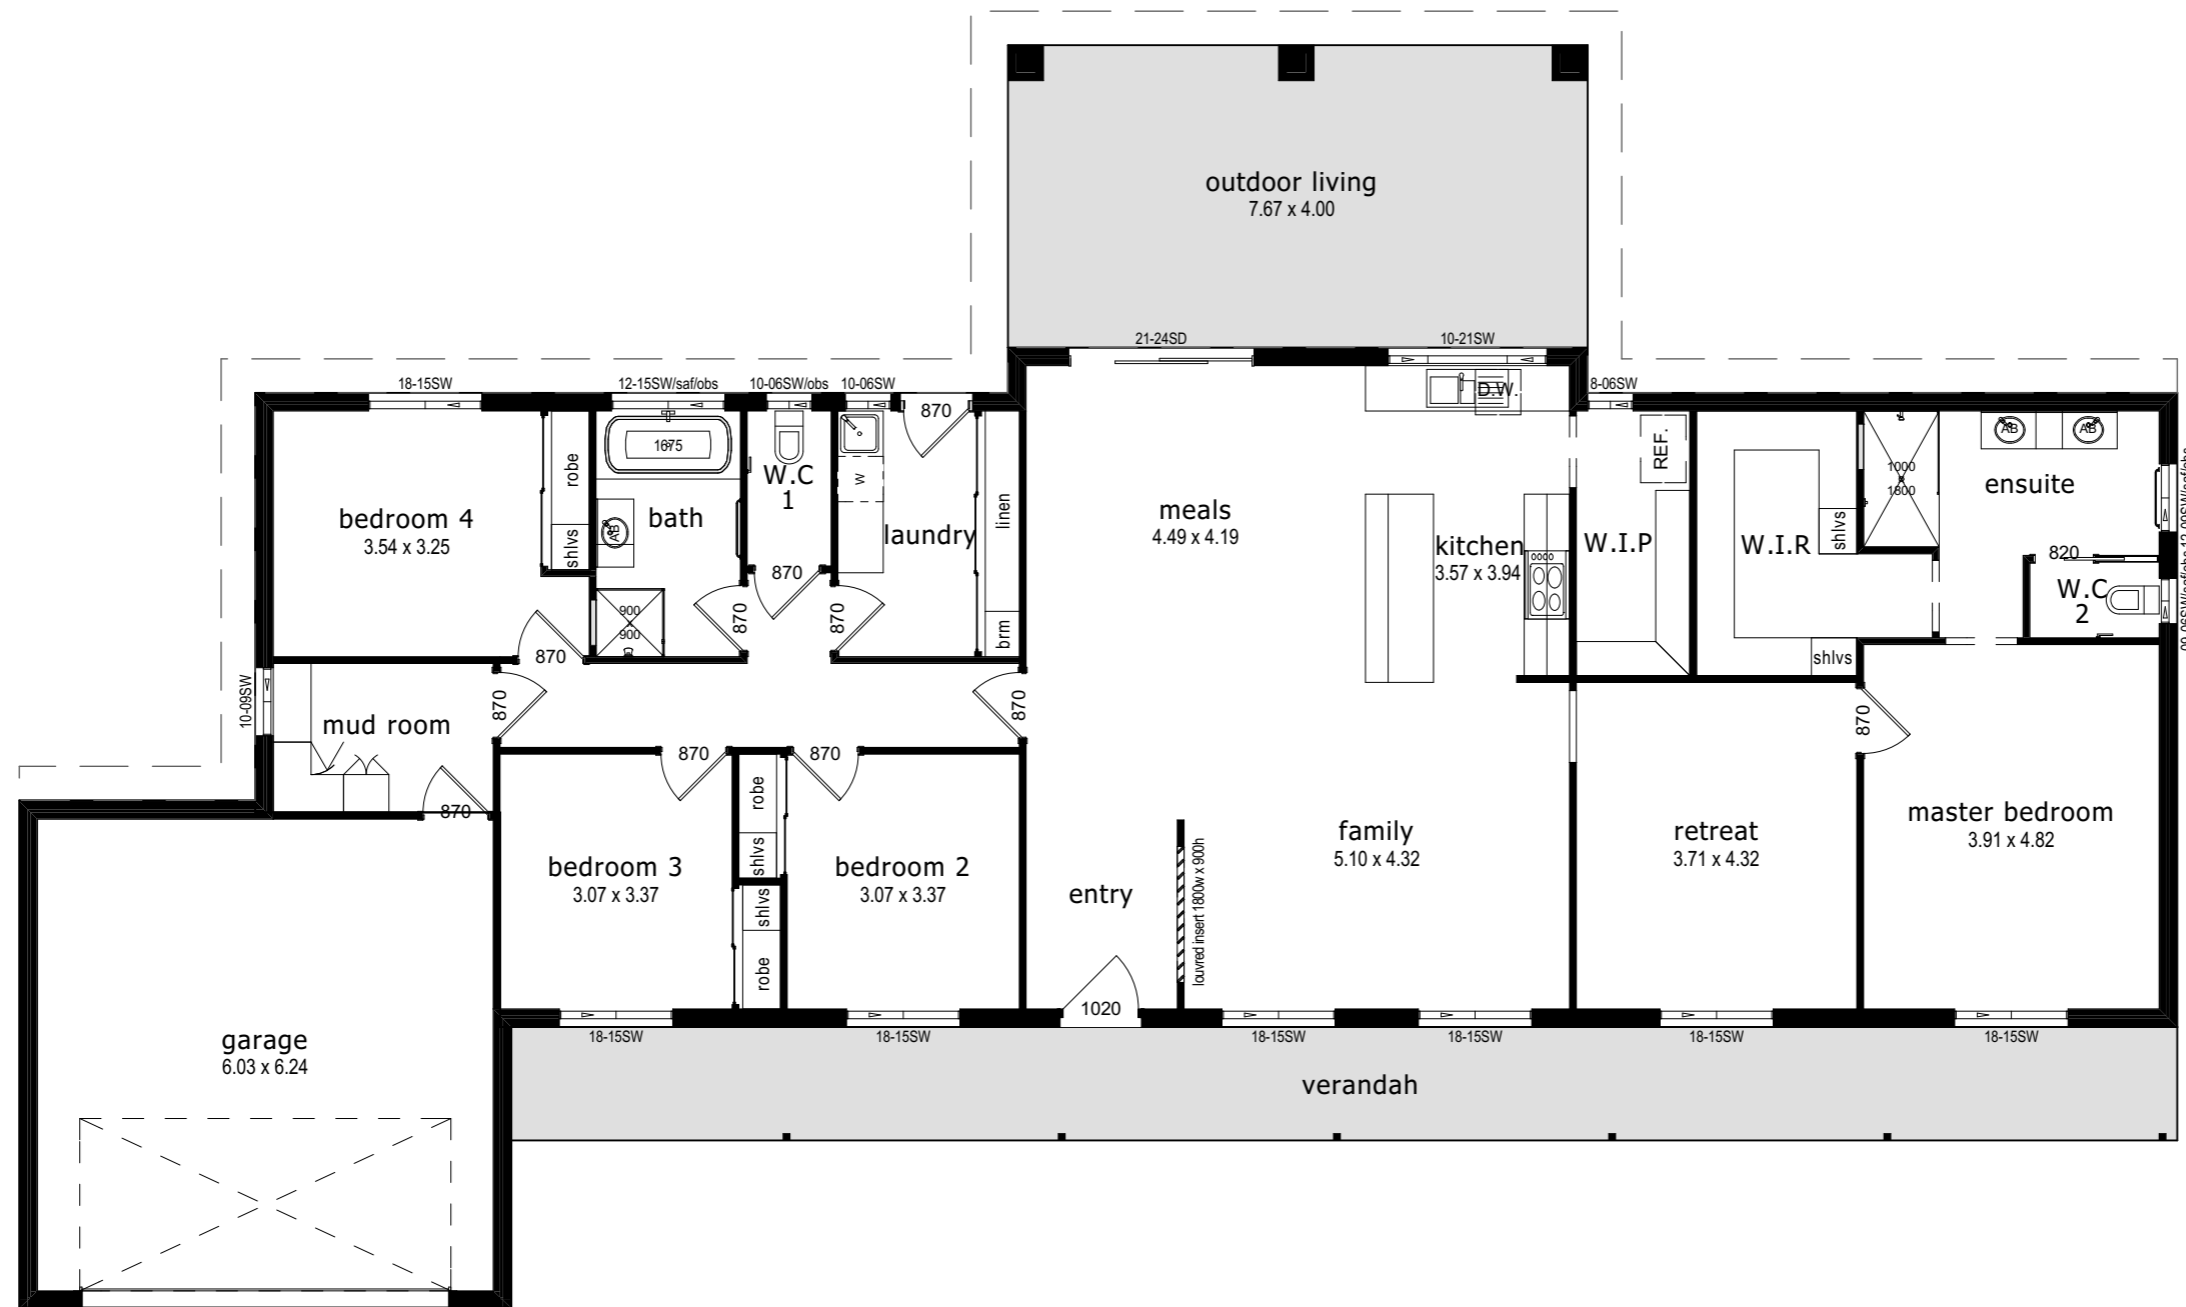

Jubilee 34

4

2

2

2

Living 208.76^{m2} (22.47^{SQR})

Garage 42.71^{m2} (4.60^{SQR})

Width 16.71m

Outdoor Living 30.68^{m2} (3.30^{SQR})

Verandah 33.06^{m2} (3.56^{SQR})

Length 28.55m

315.21M2 – 33.93SQR