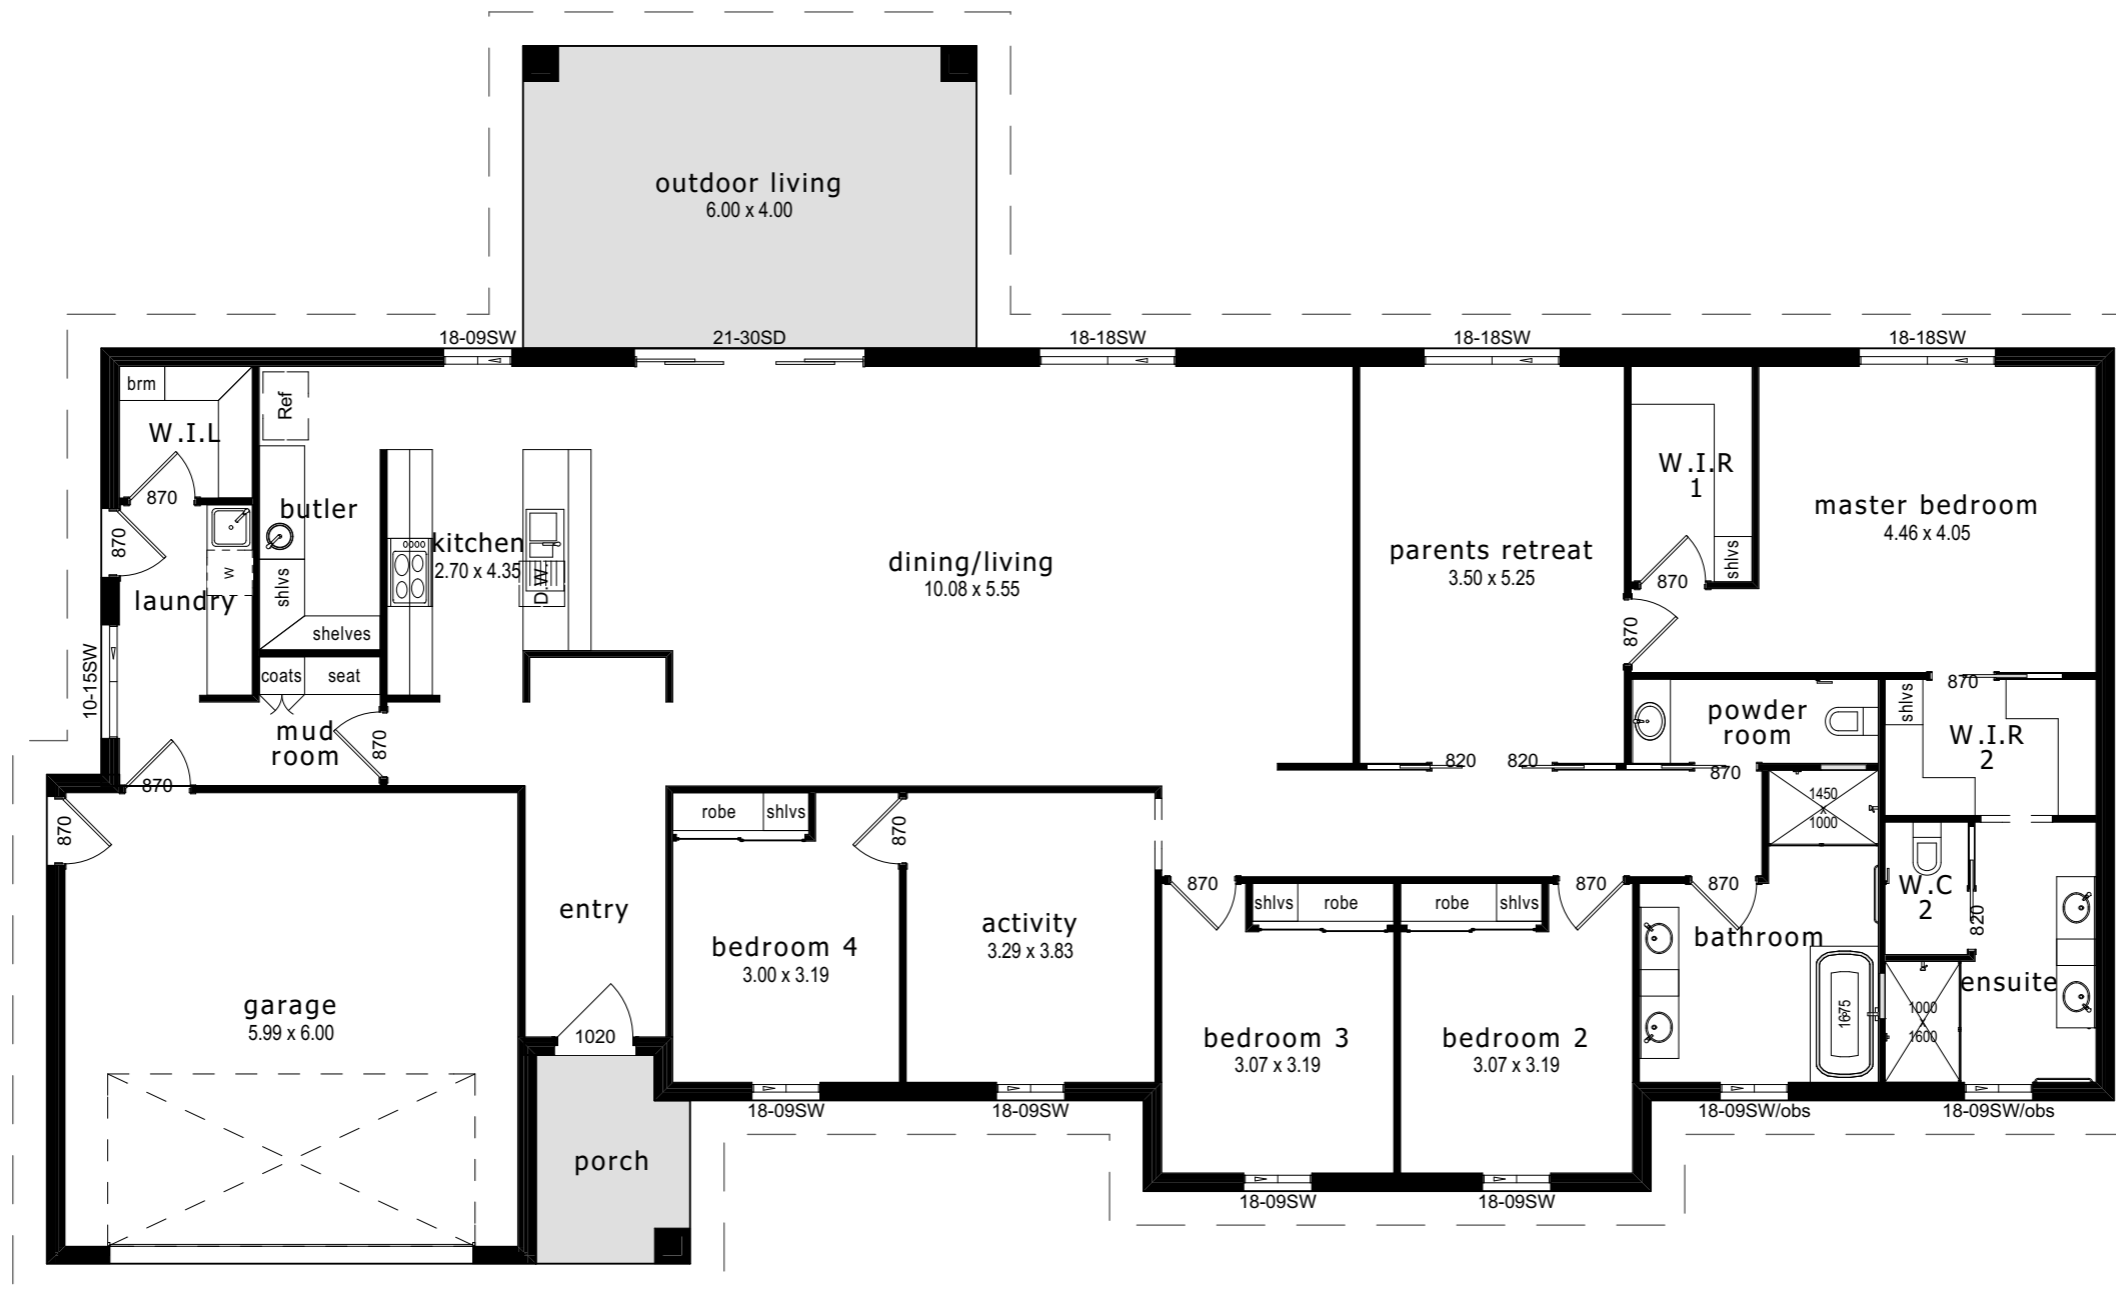

Noah 34

4

2.5

3

2

Living 248.69m² (26.77^{SQR})

Garage 40.50m² (4.36^{SQR})

Width 16.11m

Outdoor Living 24.00m² (2.58^{SQR})

Porch 5.35m² (0.58^{SQR})

Length 27.35m

318.54M² – 34.29SQR