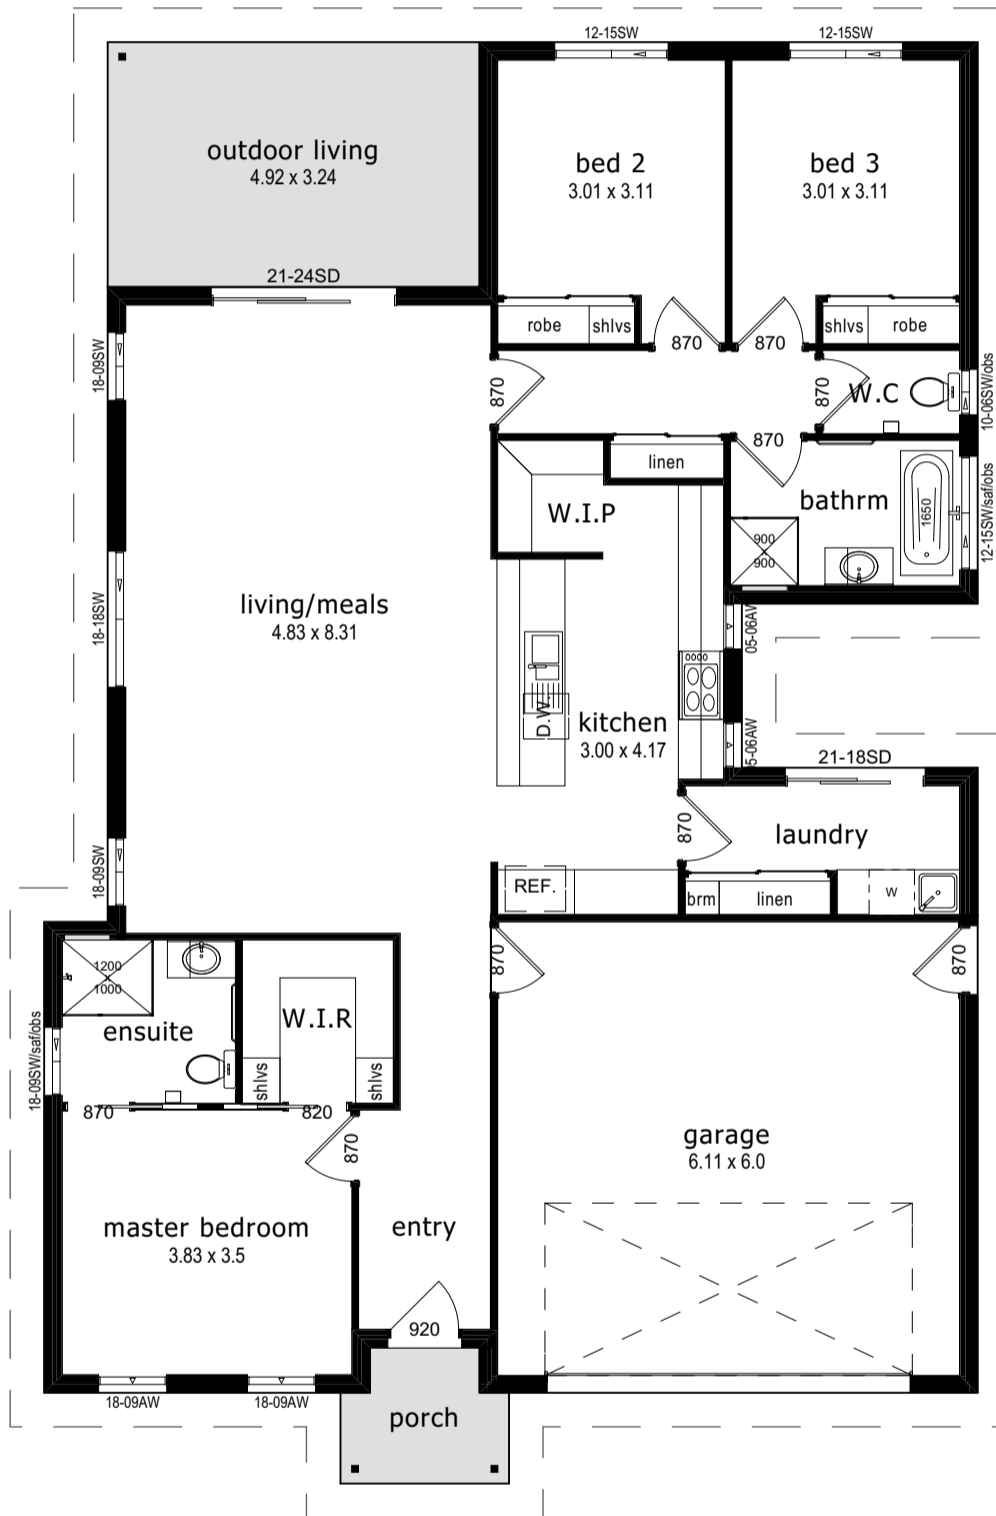

# Cedar 22

 3

 2

 1

 2

206.82M2 – 22.26SQR

Living	146.54 <sup>m2</sup>	(15.77 <sup>SQR</sup> )
Garage	40.79 <sup>m2</sup>	(4.39 <sup>SQR</sup> )
Width	12.35m	

Outdoor Living	15.94 <sup>m2</sup>	(1.72 <sup>SQR</sup> )
Porch	3.55 <sup>m2</sup>	(0.38 <sup>SQR</sup> )
Length	19.07m	