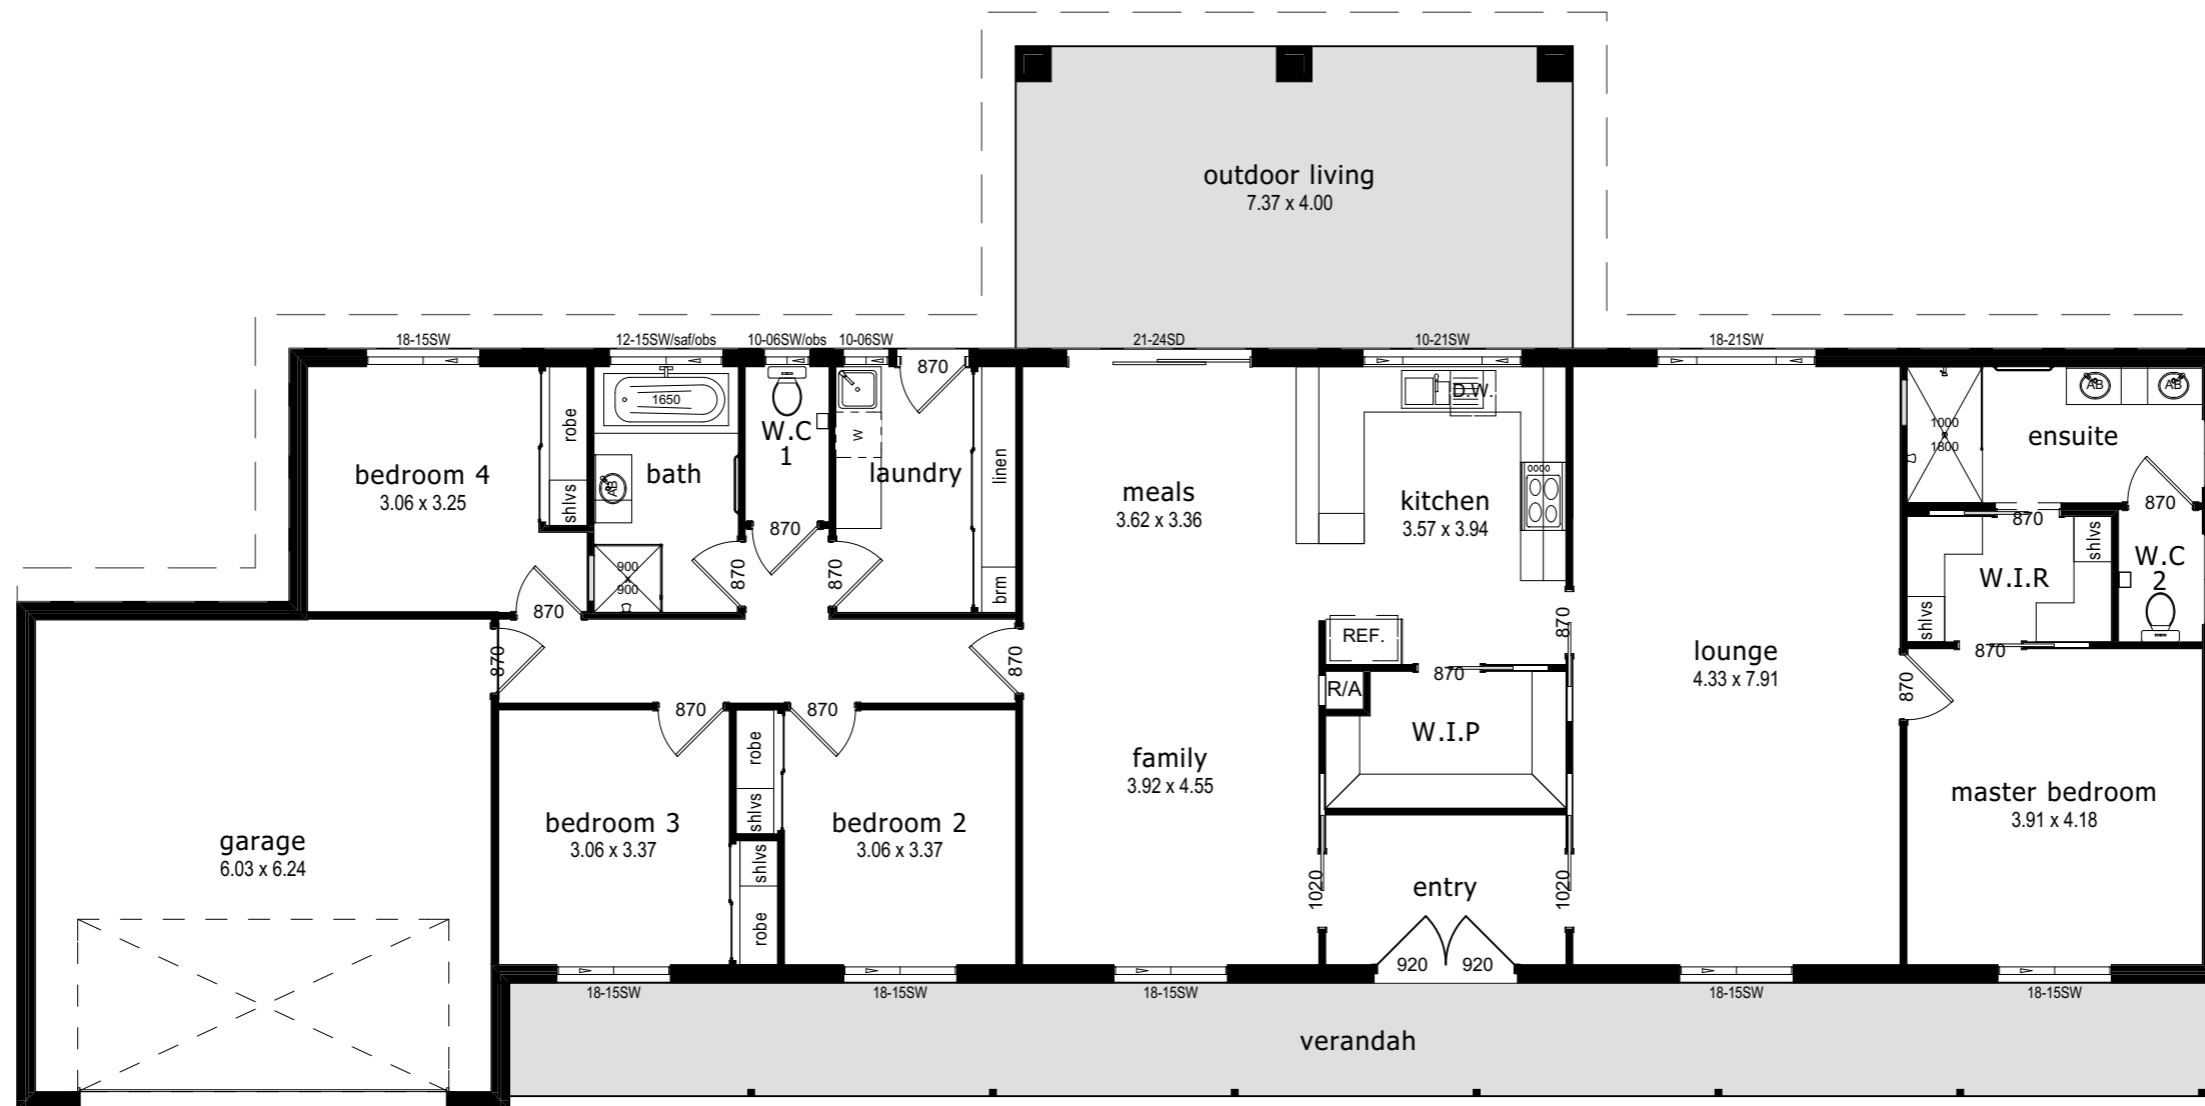

Jubilee 33

4

2

2

2

Living	200.84 ^{m2}	(21.62 ^{SQR})
Garage	42.54 ^{m2}	(4.58 ^{SQR})
Width	14.06m	

Outdoor Living	29.48 ^{m2}	(3.17 ^{SQR})
Verandah	33.96 ^{m2}	(3.66 ^{SQR})
Length	29.15m	

306.82M2 – 33.03SQR