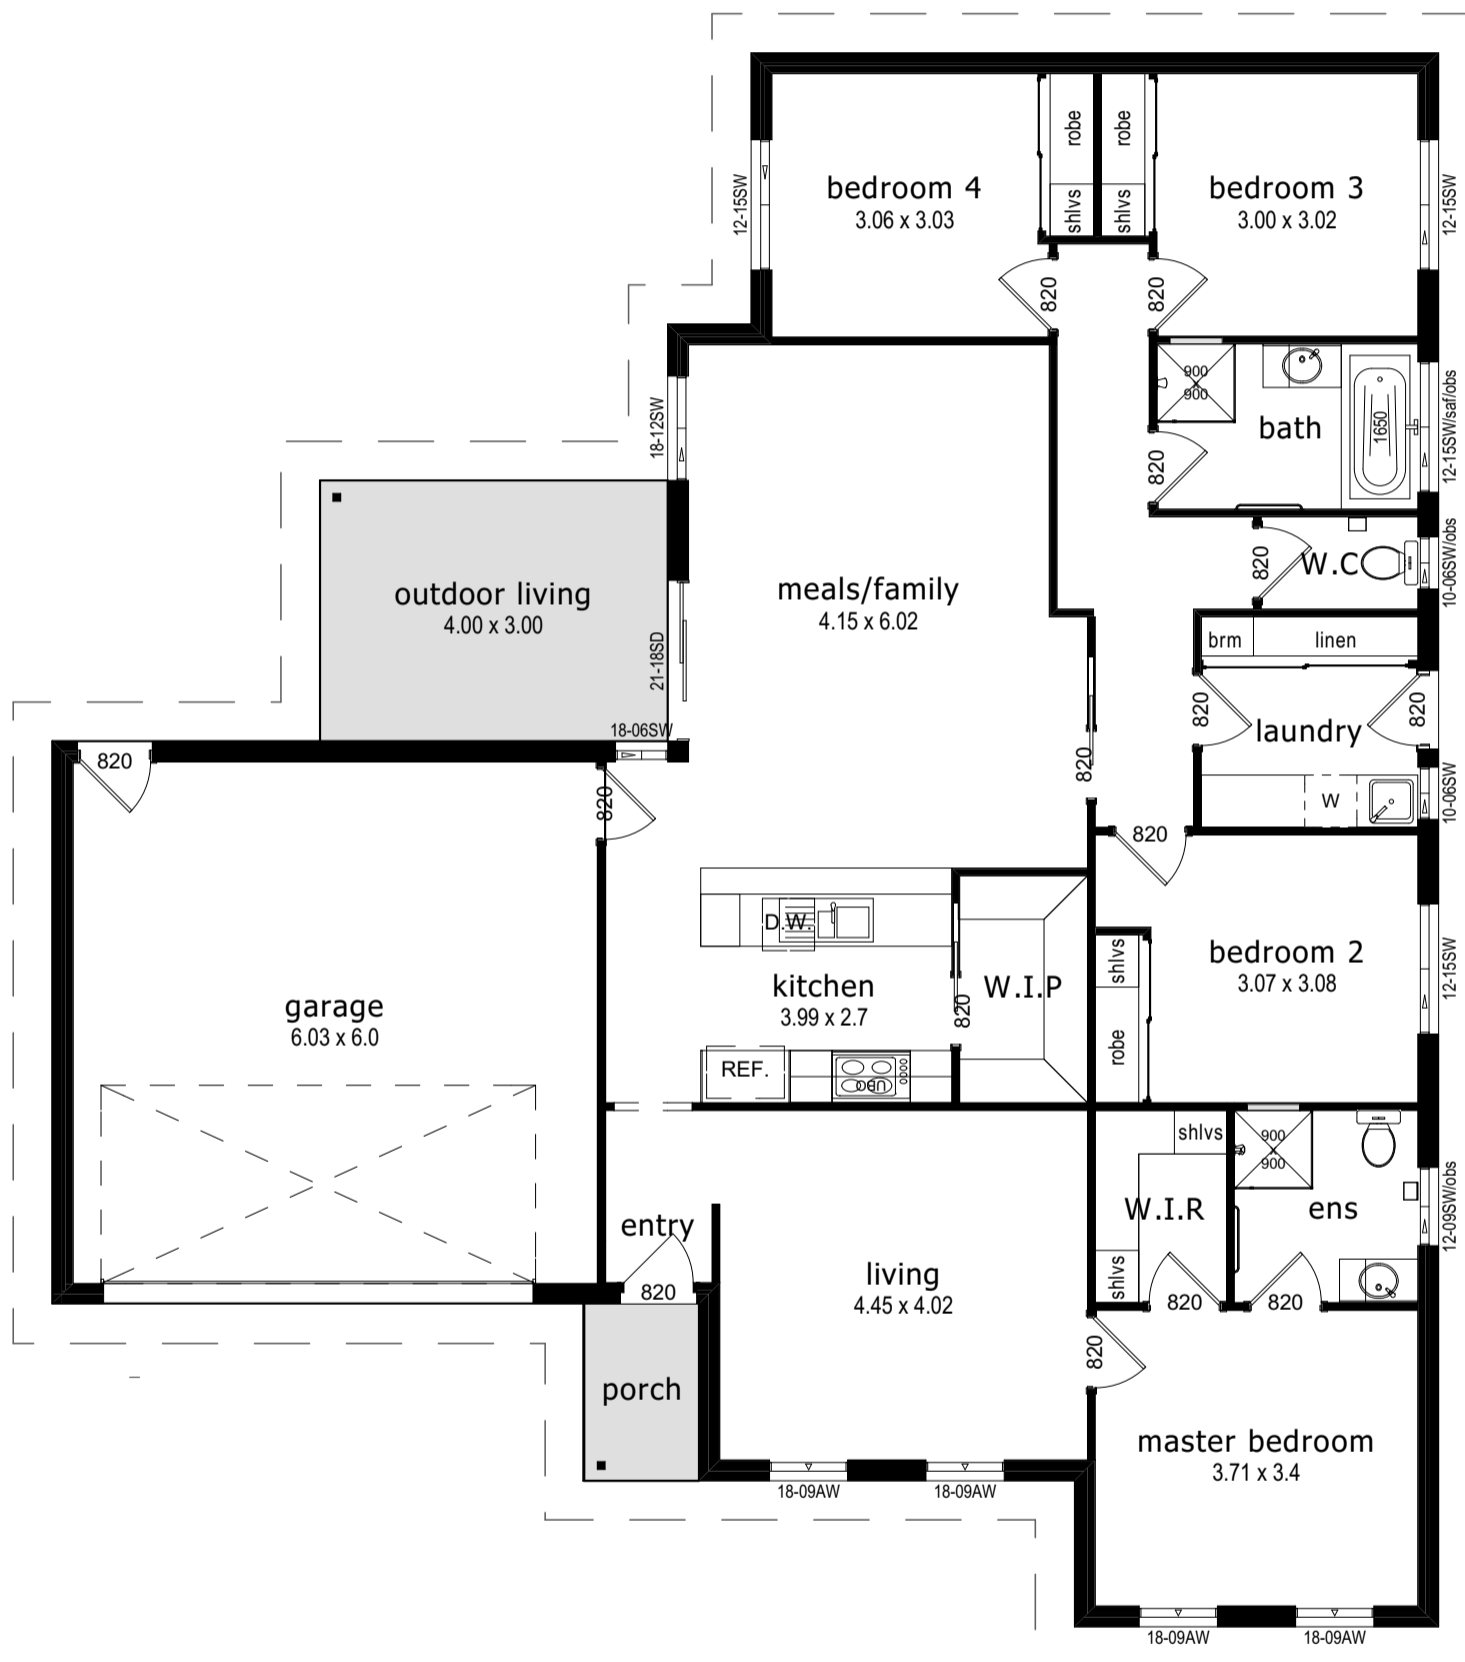

Mentone 22

-  4
-  2
-  2
-  2

209.47M2 – 22.55SQR

Living	153.63 ^{m2}	(16.54 ^{SQR})
Garage	41.15 ^{m2}	(4.43 ^{SQR})
Width	15.95m	

Outdoor Living	12.00 ^{m2}	(1.29 ^{SQR})
Porch	2.69 ^{m2}	(0.29 ^{SQR})
Length	18.11m	