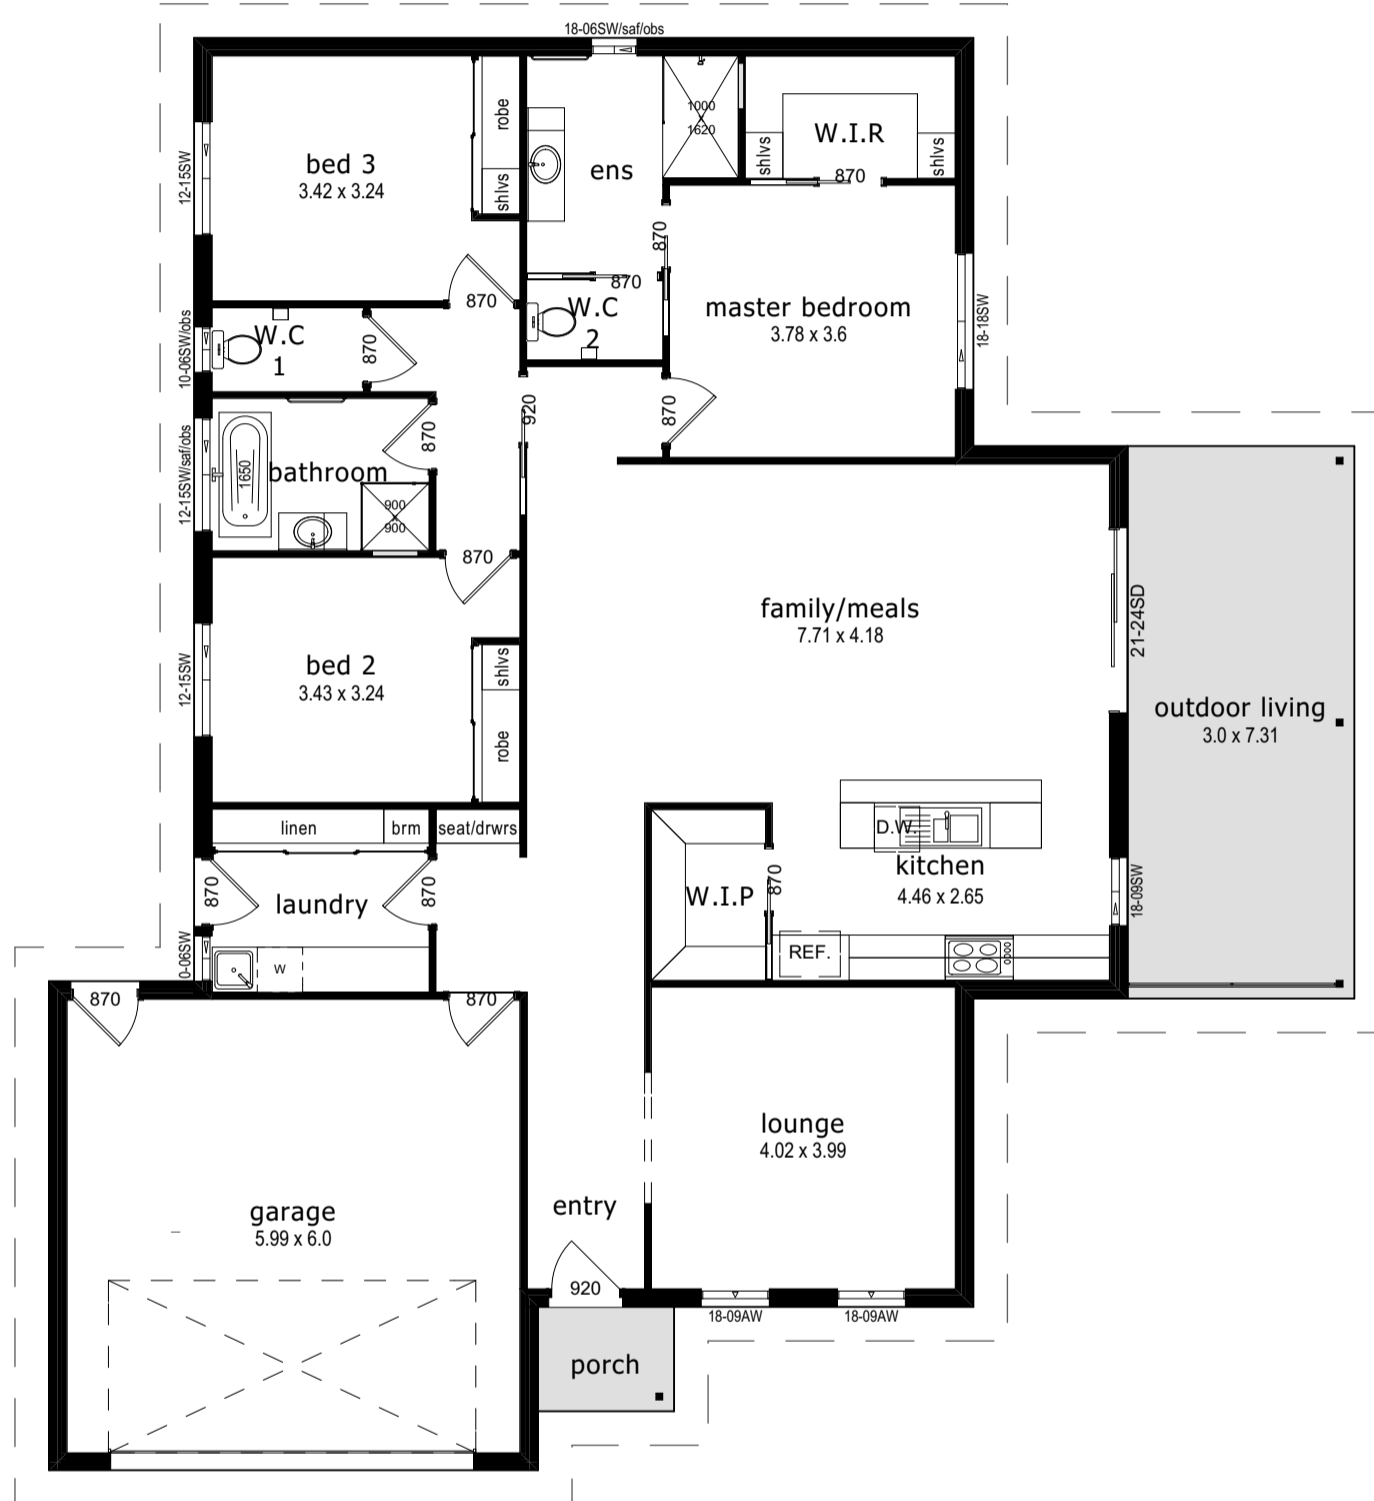

Olivia 25

 3

 2

 2

 2

234.67M2 – 25.27SQR

Living	169.71m ²	(18.27 ^{SQR})
Garage	40.55m ²	(4.37 ^{SQR})
Width	17.12m	

Outdoor Living	21.93m ²	(2.36 ^{SQR})
Porch	2.48m ²	(0.27 ^{SQR})
Length	18.95m	