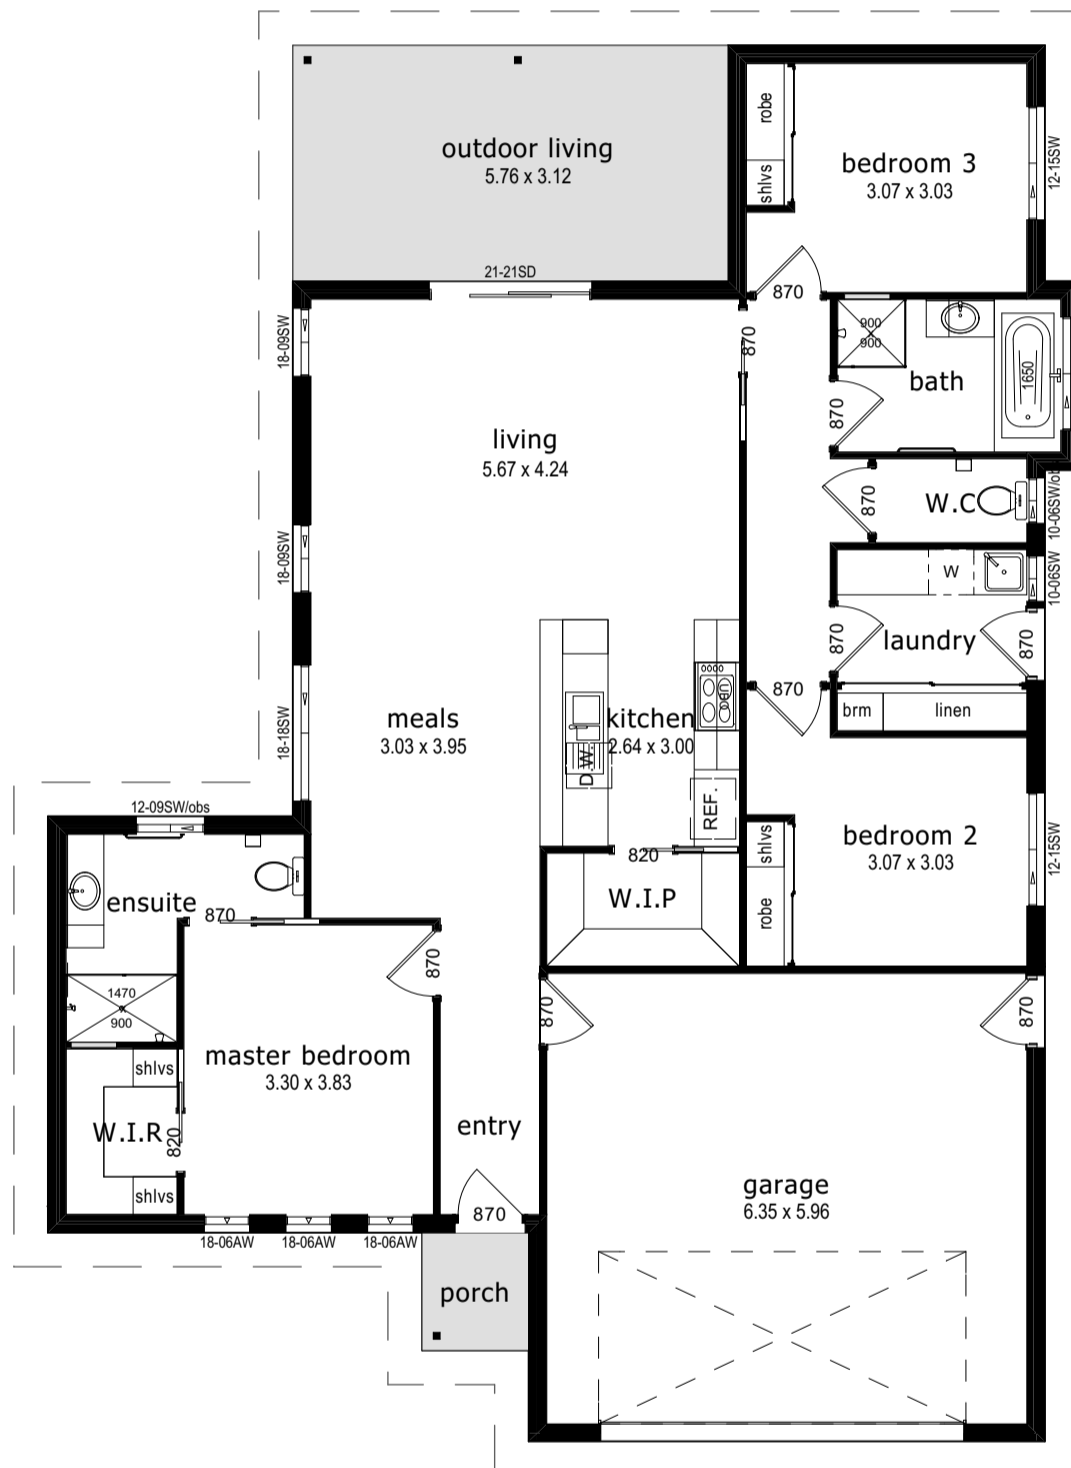

# Riverview 21

 3

 2

 1

 2

## 196.34M2 – 21.13SQR

Living	133.81 <sup>m2</sup>	(14.40 <sup>SQR</sup> )
Garage	42.36 <sup>m2</sup>	(4.56 <sup>SQR</sup> )
Width	13.64m	

Outdoor Living	17.97 <sup>m2</sup>	(1.93 <sup>SQR</sup> )
Porch	2.20 <sup>m2</sup>	(0.24 <sup>SQR</sup> )
Length	18.47m	