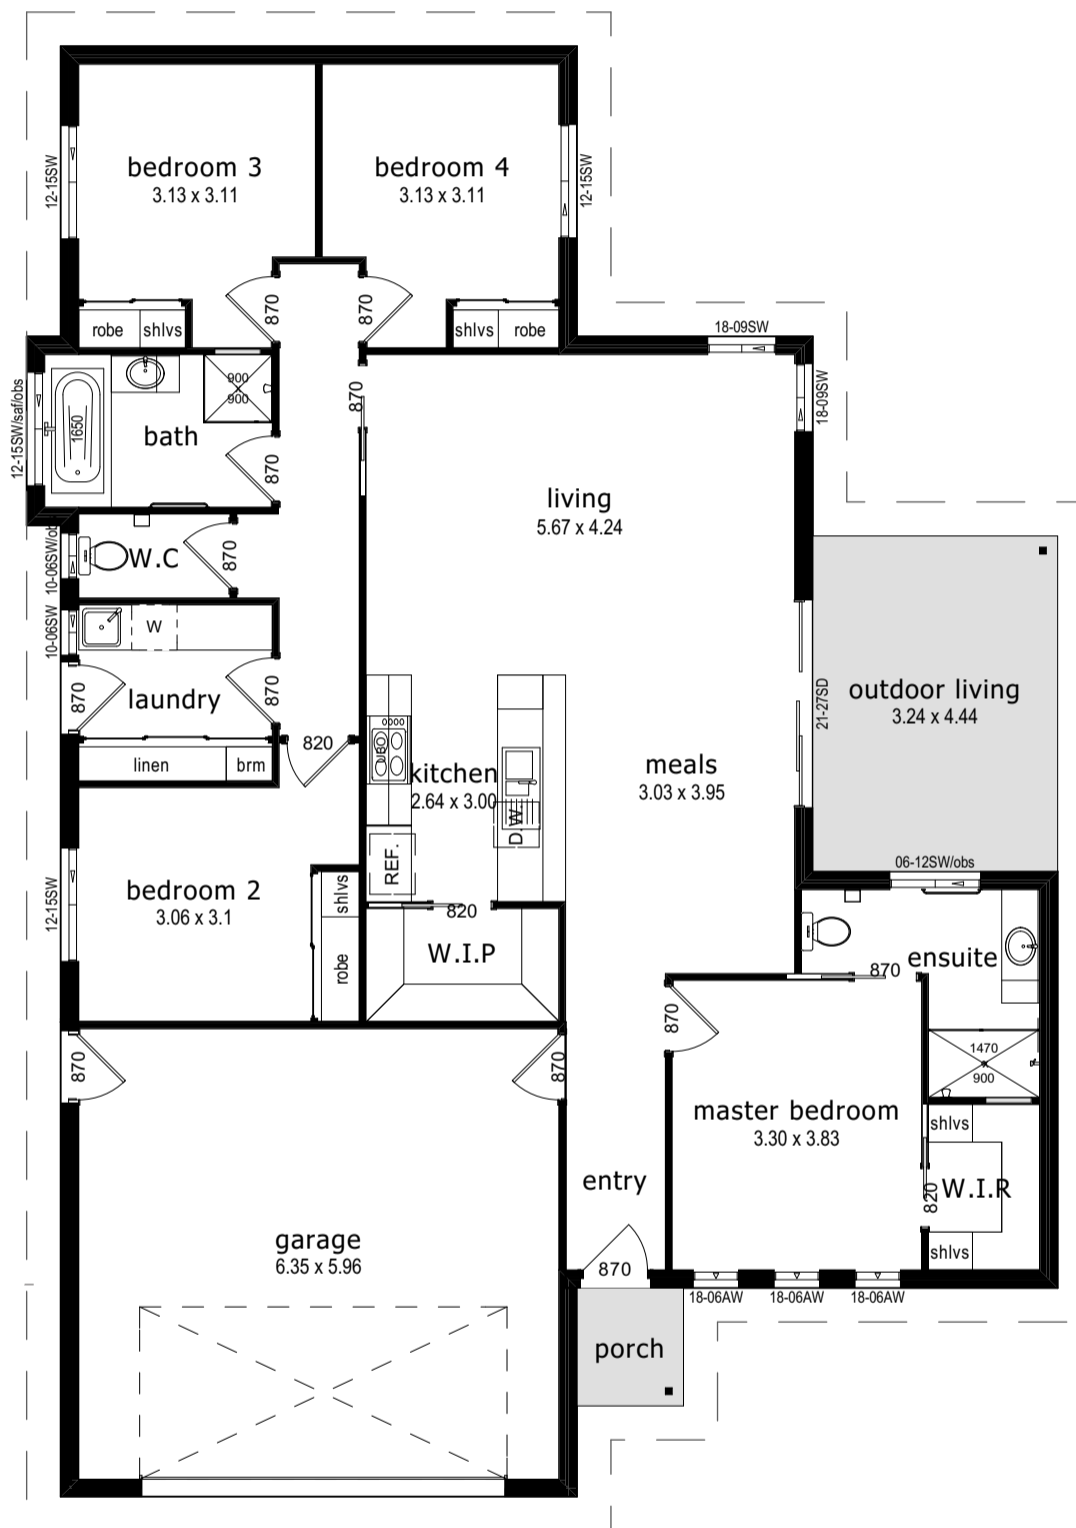

Riverview 22

-  4
-  2
-  1
-  2

205.91M2 – 22.17SQR

Living	146.96 ^{m2}	(15.82 ^{SQR})
Garage	42.36 ^{m2}	(4.56 ^{SQR})
Width	13.64m	

Outdoor Living	14.39 ^{m2}	(1.55 ^{SQR})
Porch	2.20 ^{m2}	(0.24 ^{SQR})
Length	19.19m	