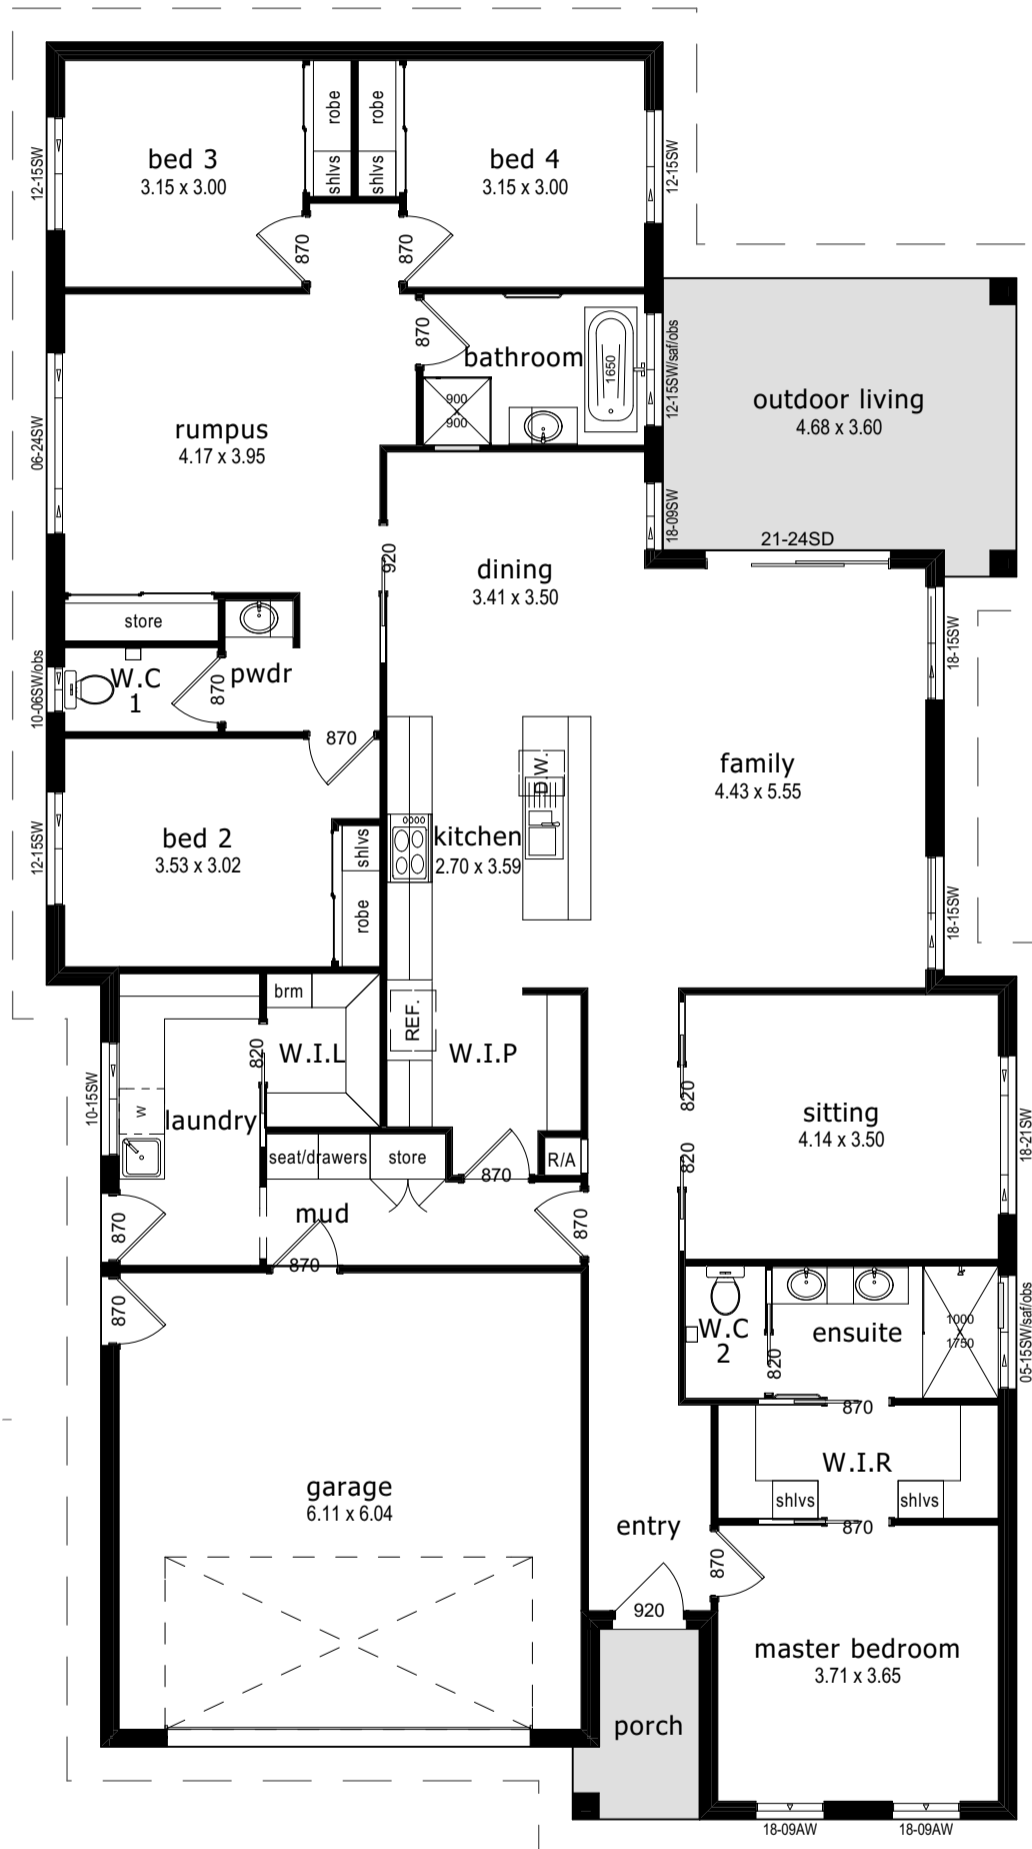

# Taylor 28

-  4
-  2.5
-  3
-  2

268.01M2 – 28.85SQR

Living	205.95m <sup>2</sup>	(22.17 <sup>SQR</sup> )
Garage	41.19m <sup>2</sup>	(4.43 <sup>SQR</sup> )
Width	12.85m	

Outdoor Living	17.18m <sup>2</sup>	(1.85 <sup>SQR</sup> )
Porch	3.69m <sup>2</sup>	(0.40 <sup>SQR</sup> )
Length	23.51m	