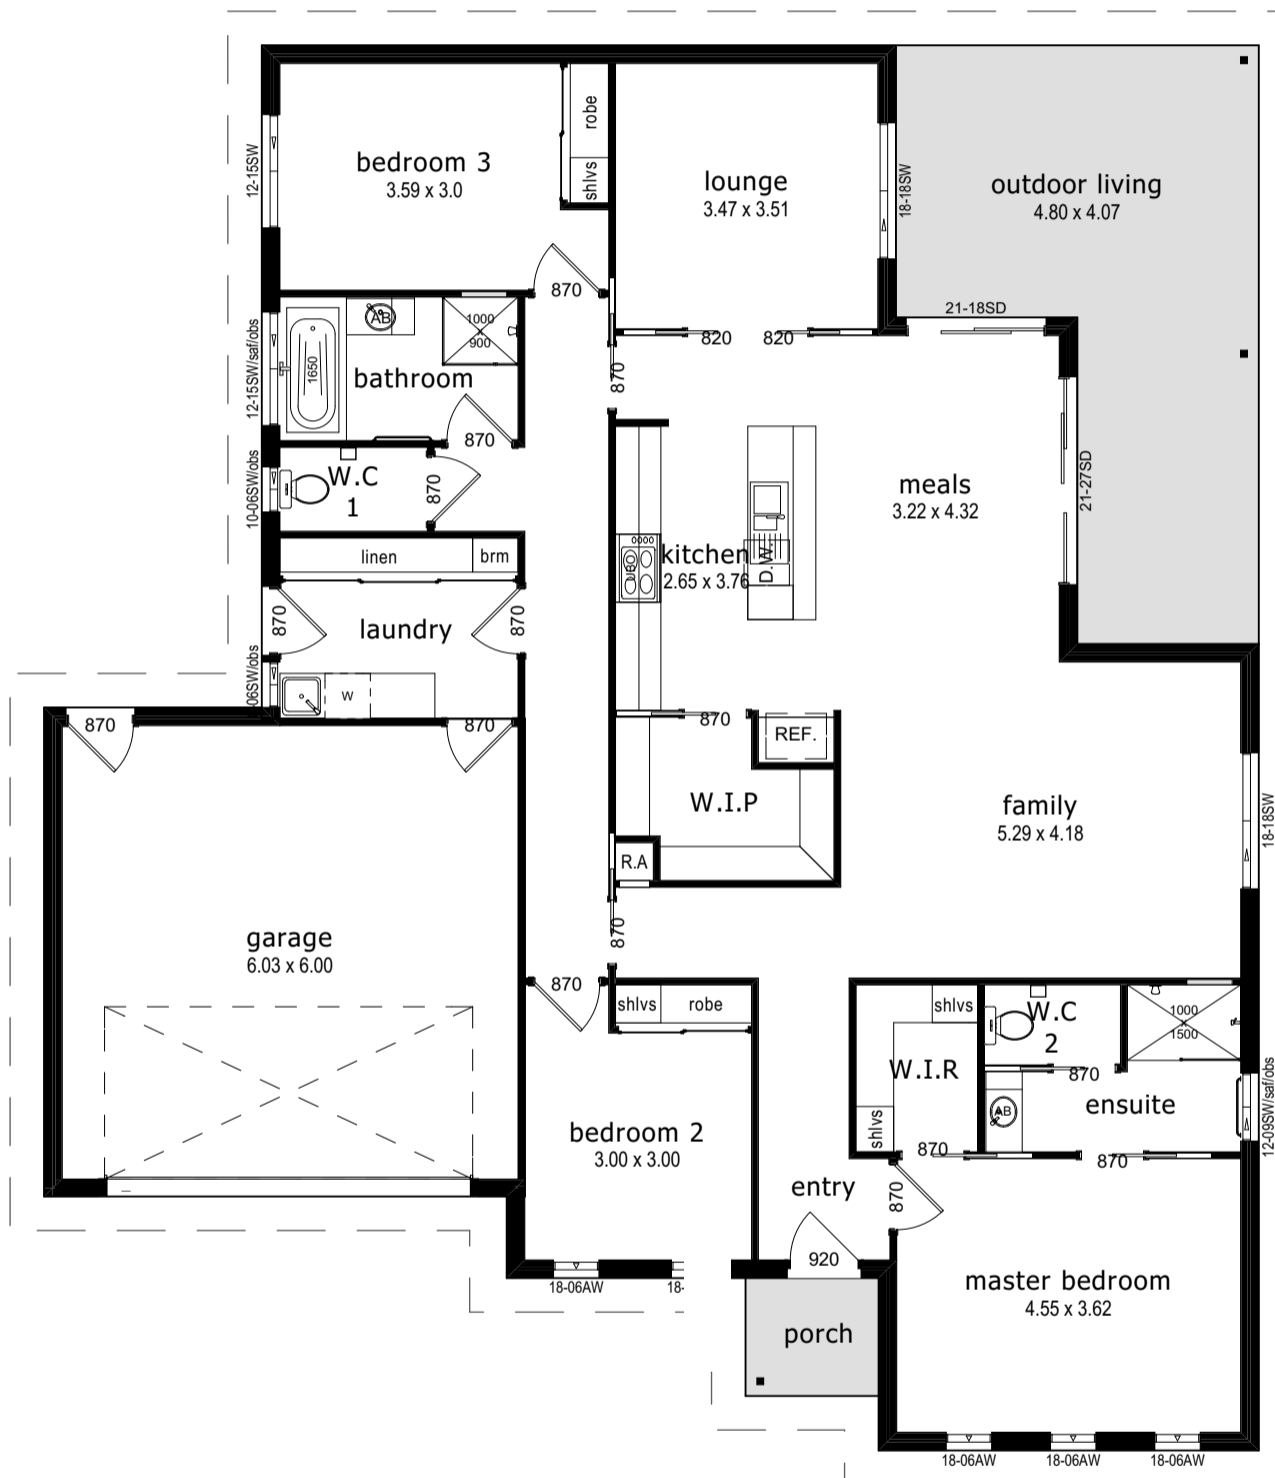

Toorak 26

 3

 2

 2

 2

243.43M2 – 26.22SQR

Living	172.39m ²	18.56 ^{SQR}
Garage	40.64m ²	4.38 ^{SQR}
Width	16.07m	

Outdoor Living	27.65m ²	2.98 ^{SQR}
Porch	2.75m ²	0.30 ^{SQR}
Length	18.59m	