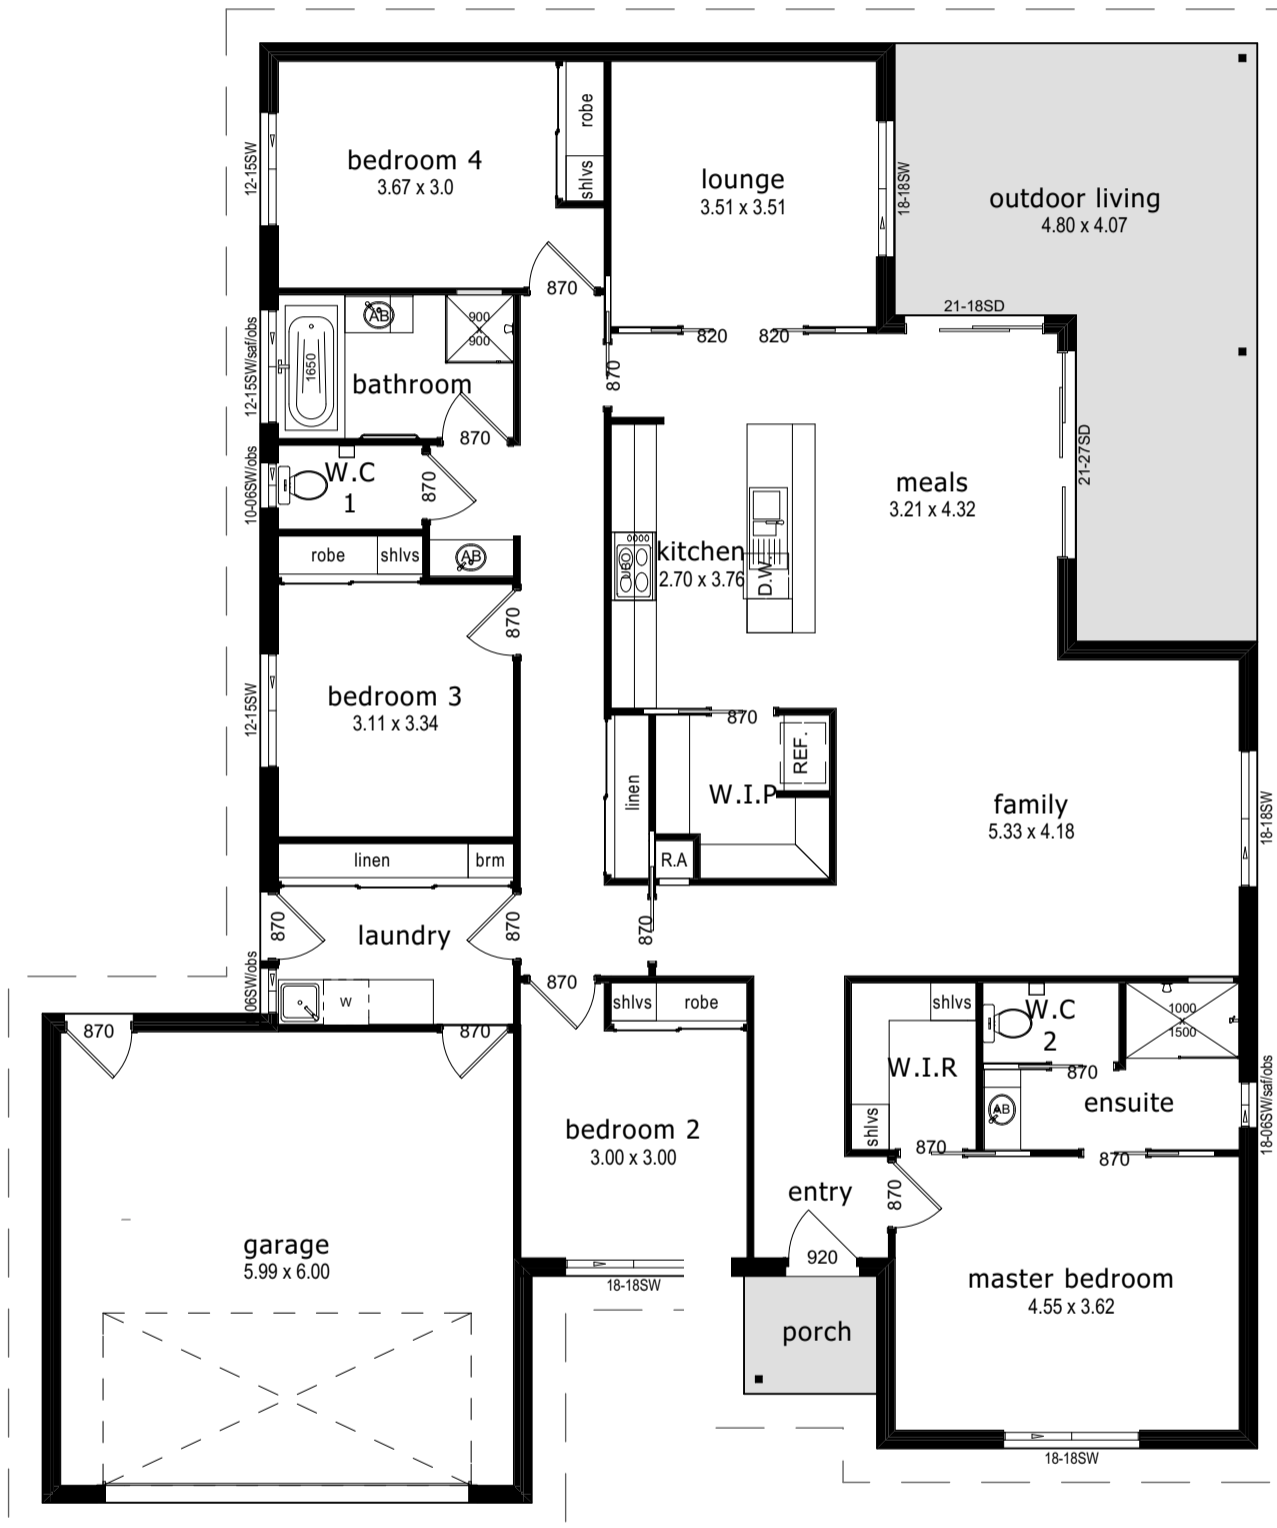

# Toorak 27

 4

 2

 2

 2

258.75M2 – 27.86SQR

Living	187.53m <sup>2</sup>	(20.19 <sup>SQR</sup> )
Garage	40.82m <sup>2</sup>	(4.39 <sup>SQR</sup> )
Width	16.07m	

Outdoor Living	27.65m <sup>2</sup>	(2.98 <sup>SQR</sup> )
Porch	2.75m <sup>2</sup>	(0.30 <sup>SQR</sup> )
Length	19.31m	