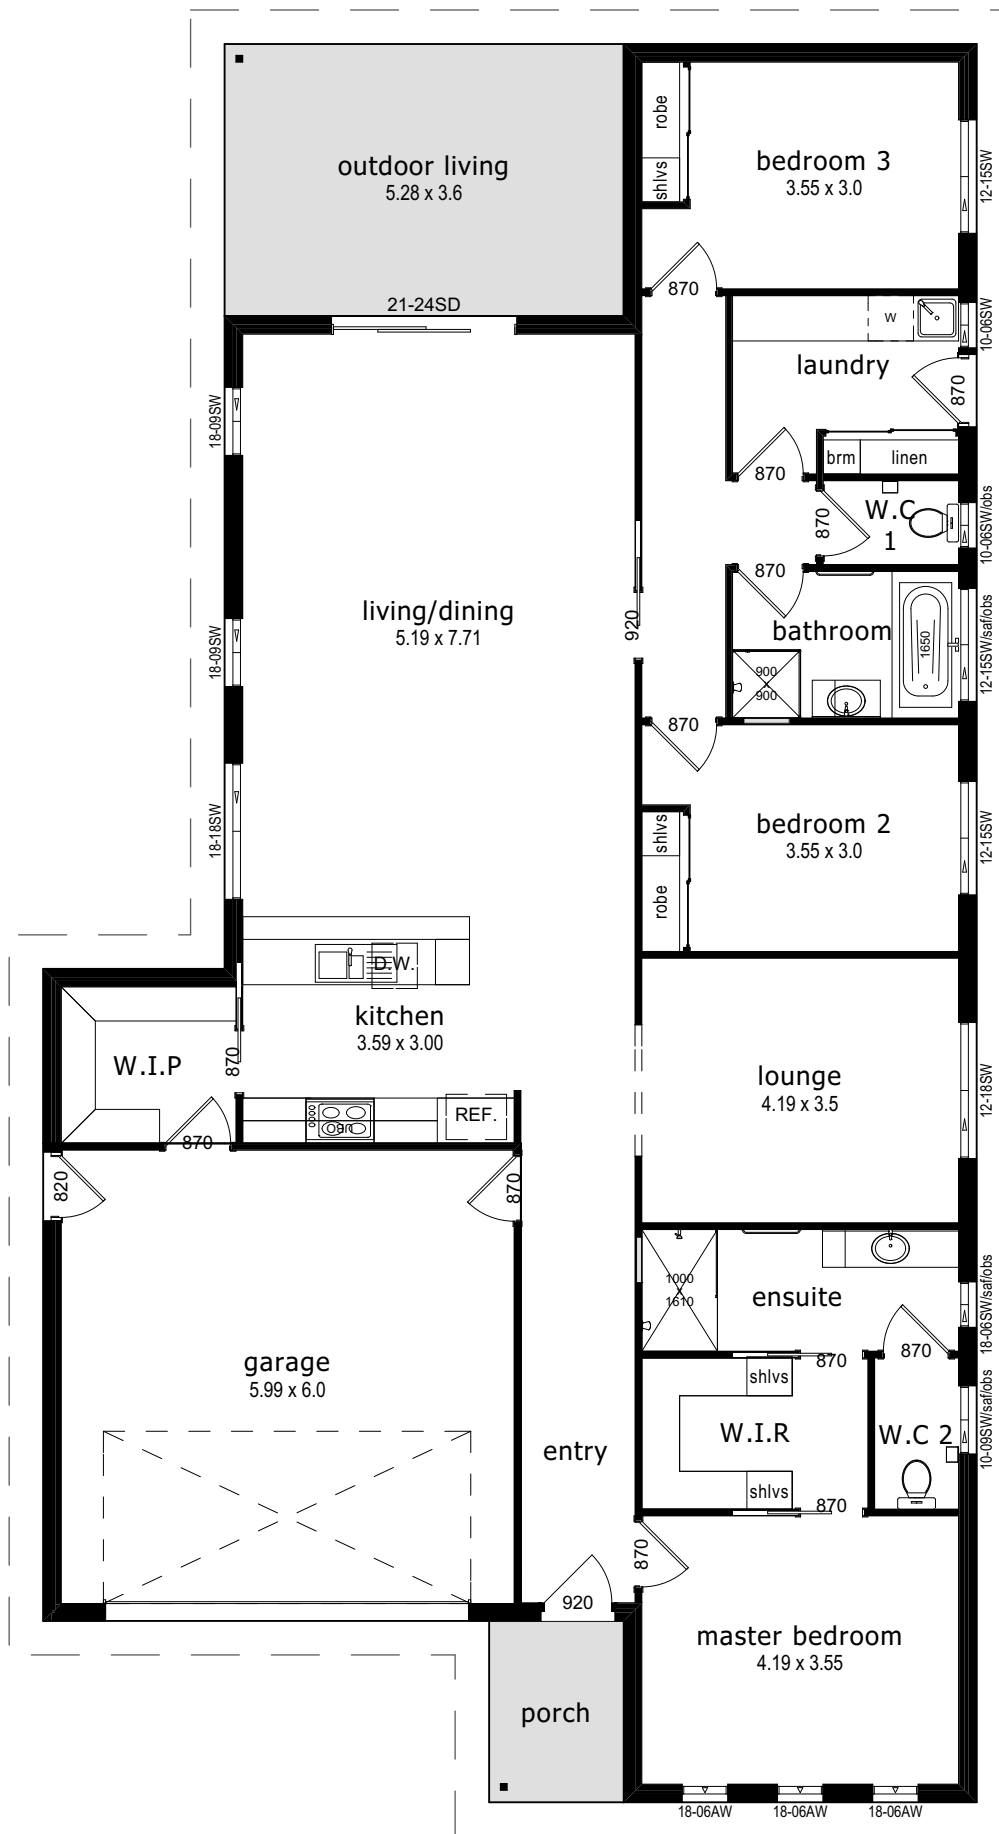

# Wattle 26

-  3
-  2
-  2
-  2

243.85M2 – 26.25SQR

Living	180.63 <sup>m2</sup>	(19.44 <sup>SQR</sup> )
Garage	39.94 <sup>m2</sup>	(4.30 <sup>SQR</sup> )
Width	12.35m	

Outdoor Living	19.01 <sup>m2</sup>	(2.05 <sup>SQR</sup> )
Porch	4.27 <sup>m2</sup>	(0.46 <sup>SQR</sup> )
Length	23.27m	