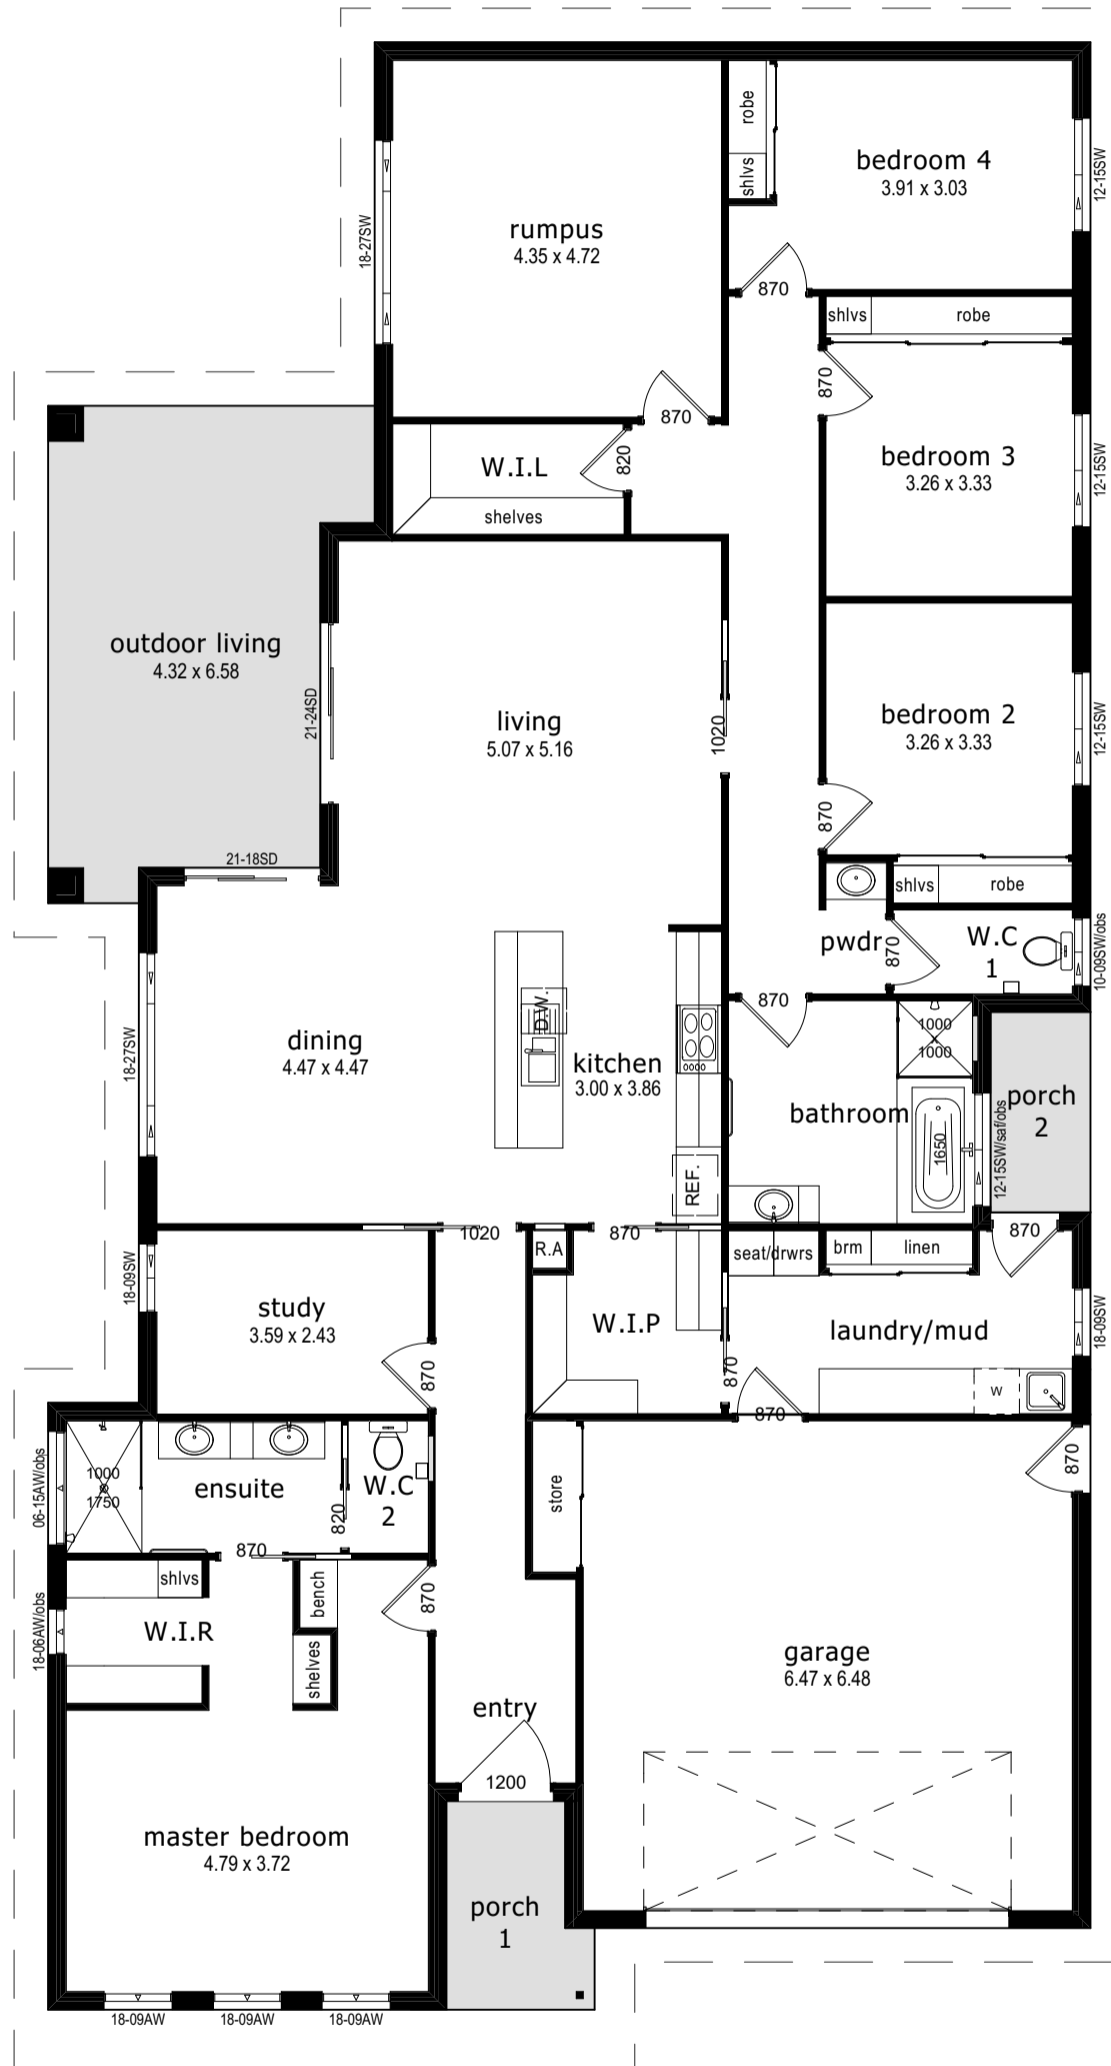

Wyndham 34

-  4+
-  2.5
-  2
-  2

324.07M2 – 34.89SQR

Living	243.27m ²	(26.19 ^{SQR})
Garage	47.88m ²	(5.15 ^{SQR})
Width	13.79m	

Outdoor Living	23.68m ²	(2.55 ^{SQR})
Porches	9.24m ²	(1.00 ^{SQR})
Length	26.39m	