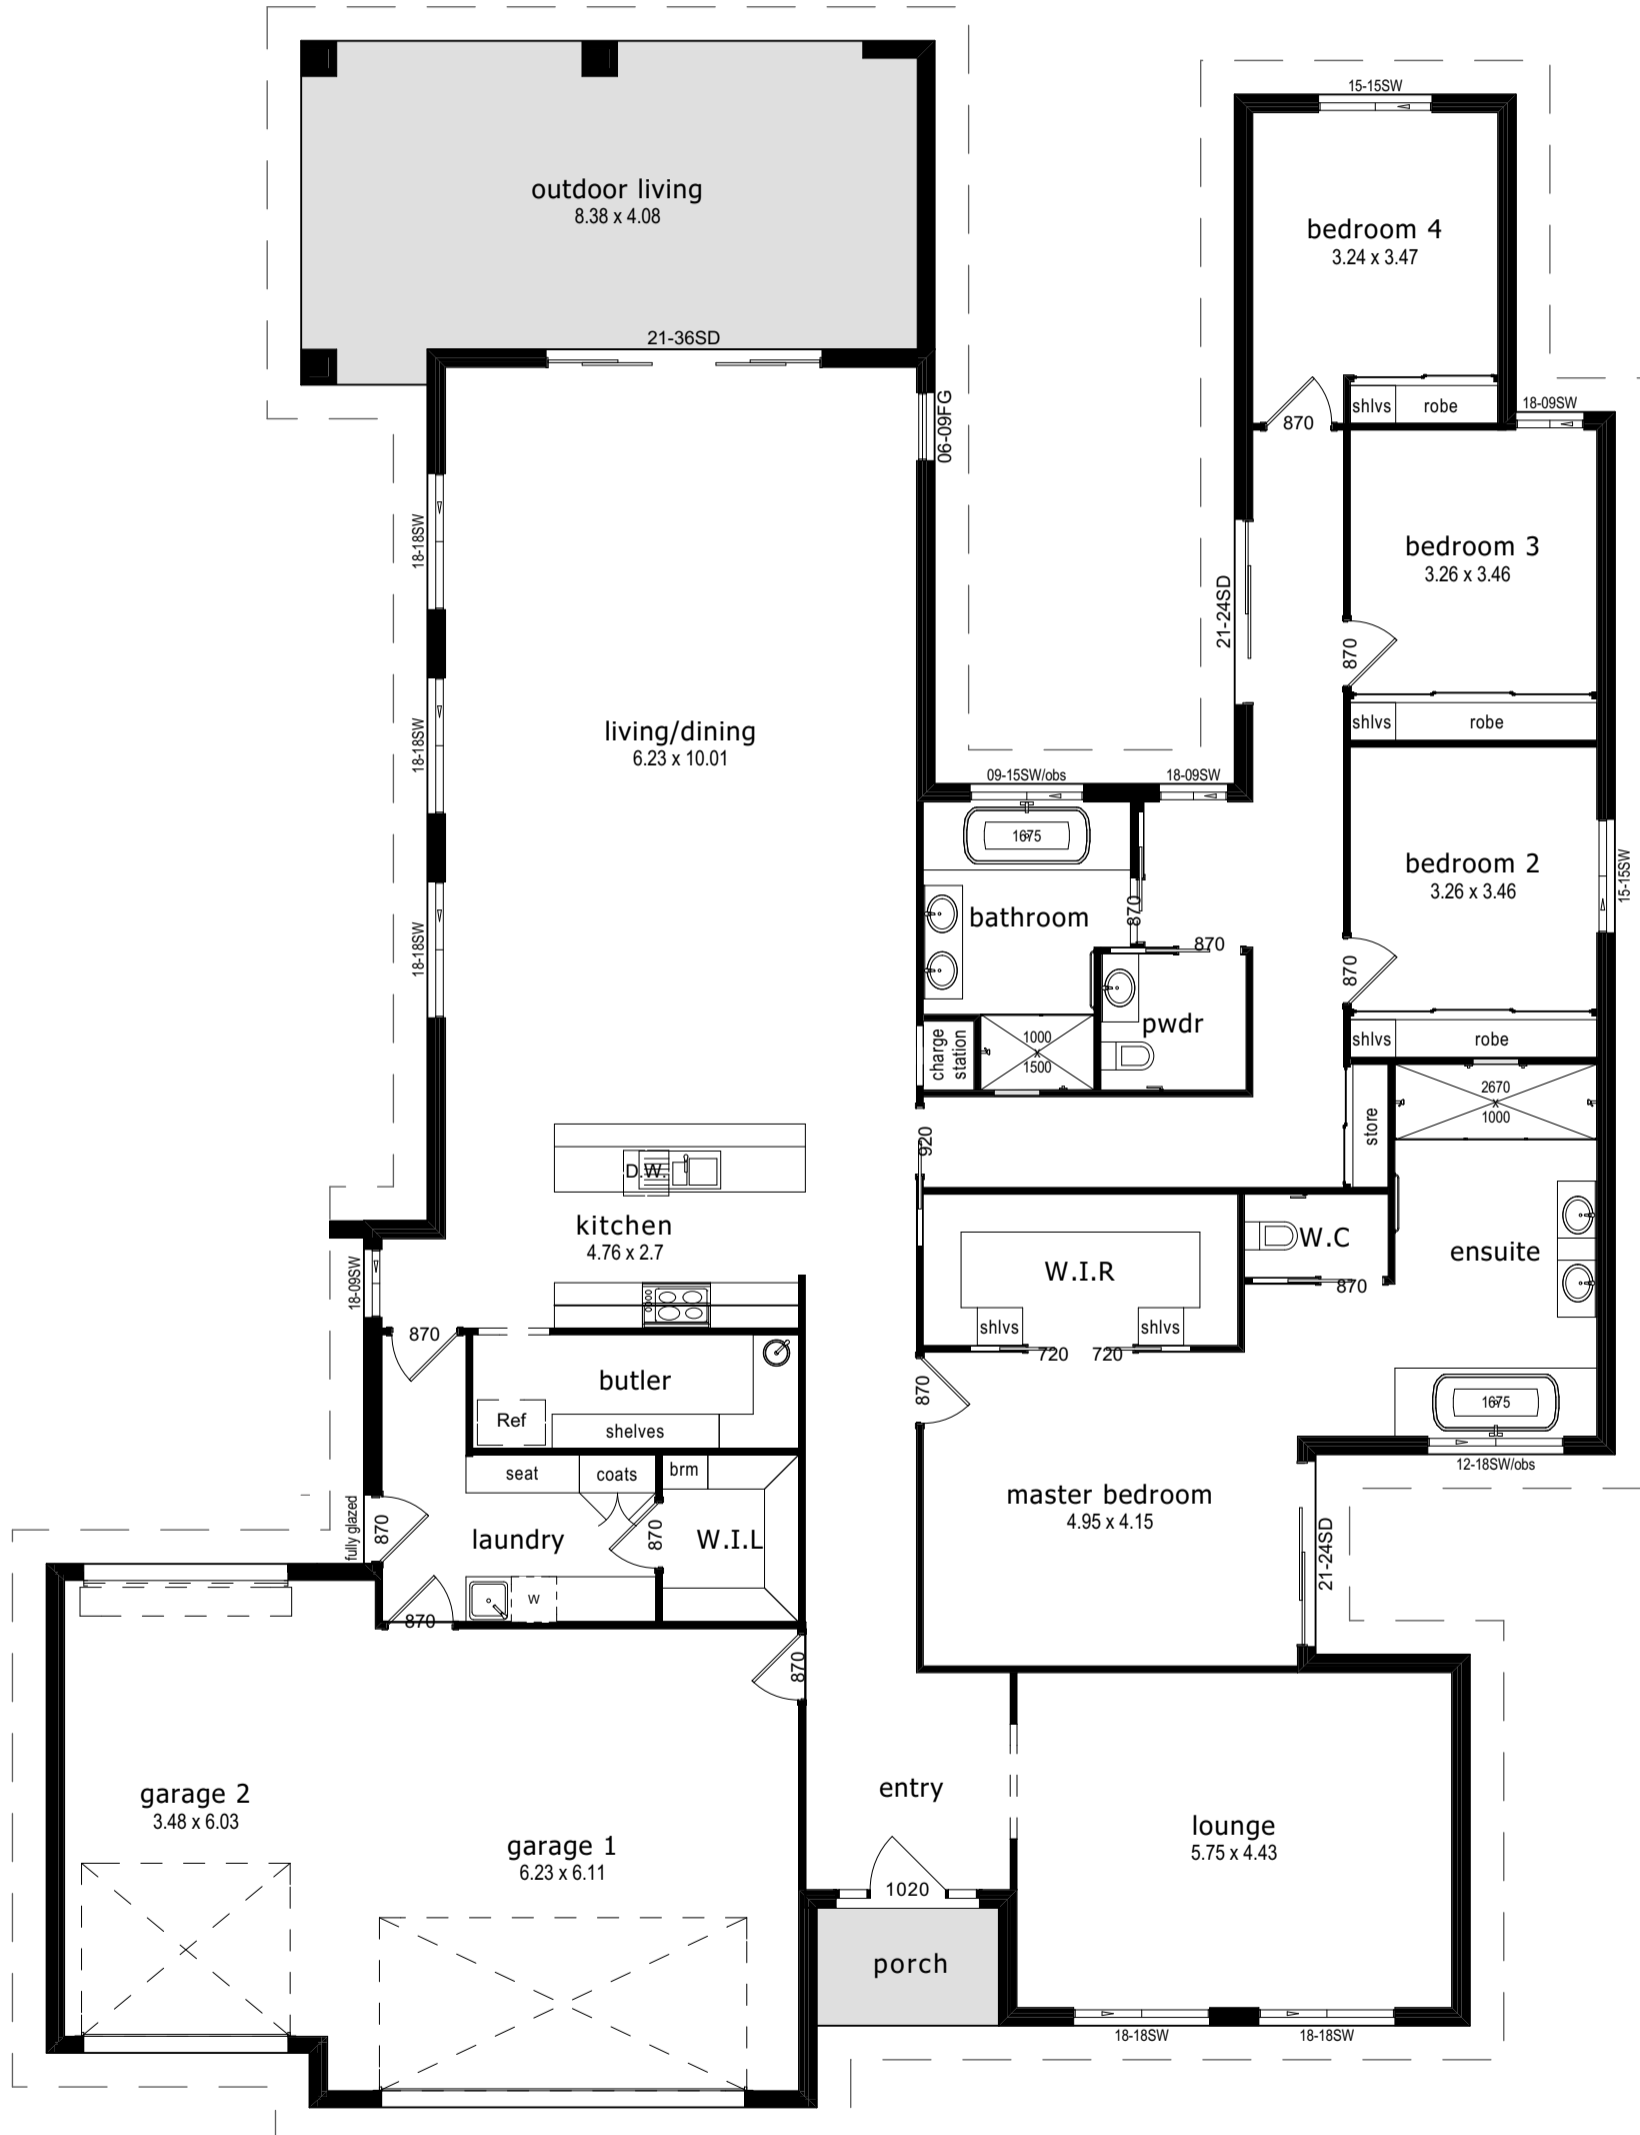

Inspiration 42

395.22M2 -42.56SQR

 4

 2.5

 2

 3

Living 290.73^{m2} (31.30^{SQR})

Garage 65.75^{m2} (7.08^{SQR})

Width 20.75m

Outdoor Living 34.98^{m2} (3.77^{SQR})

Porch 3.76^{m2} 0.41^{SQR}

Length 27.34m