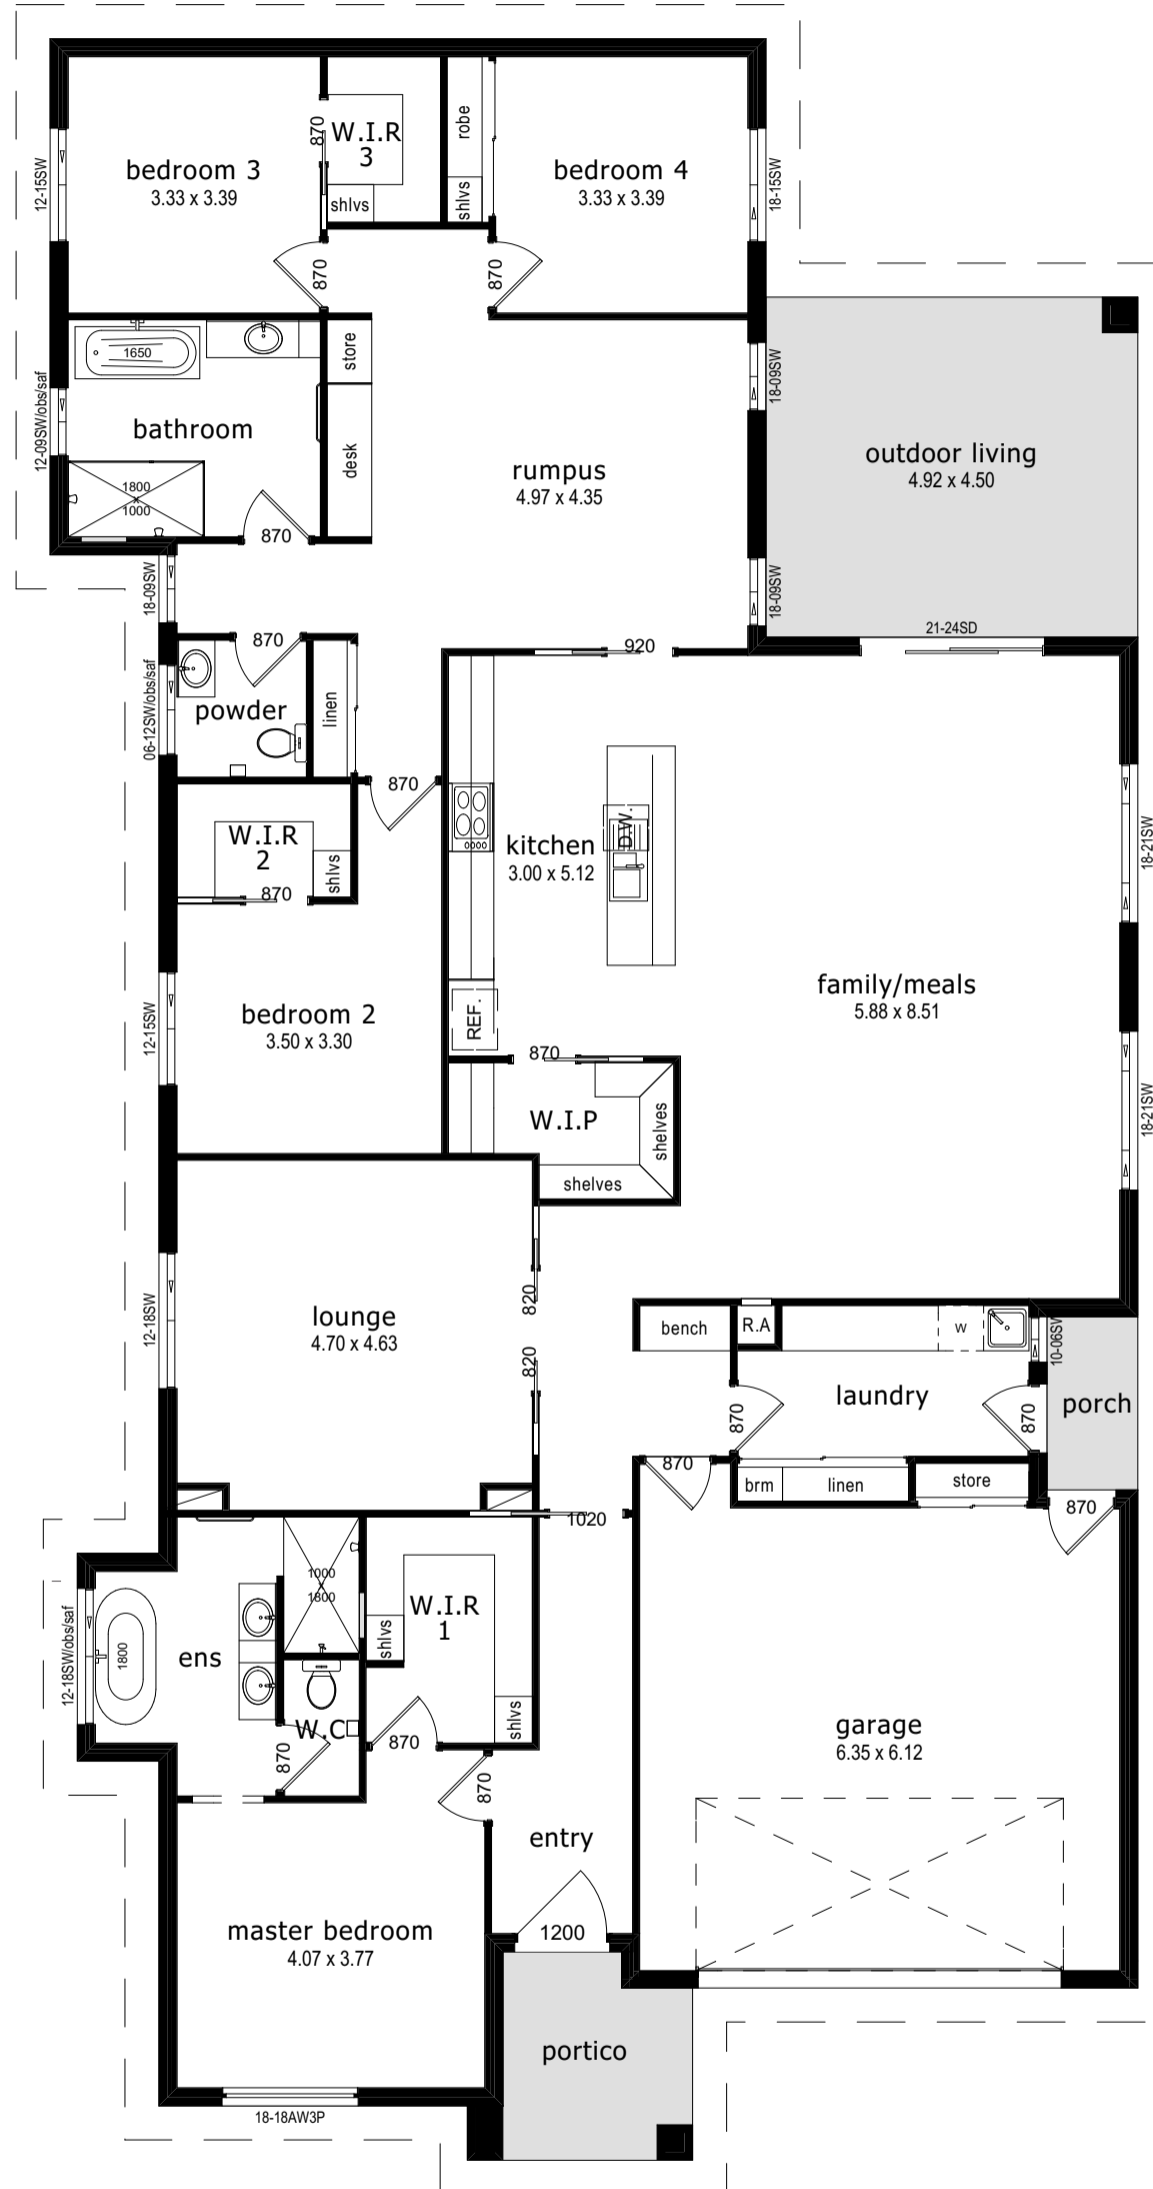

Knox 36

 4

 2.5

 3

 2

343.12M2 – 36.93SQR

Living	266.25 ^{m2}	(28.66 ^{SQR})
Garage	45.17 ^{m2}	(4.86 ^{SQR})
Width	14.03m	

Outdoor Living	22.14 ^{m2}	(2.38 ^{SQR})
Portico & Porch	8.65 ^{m2}	(0.93 ^{SQR})
Length	28.07m	