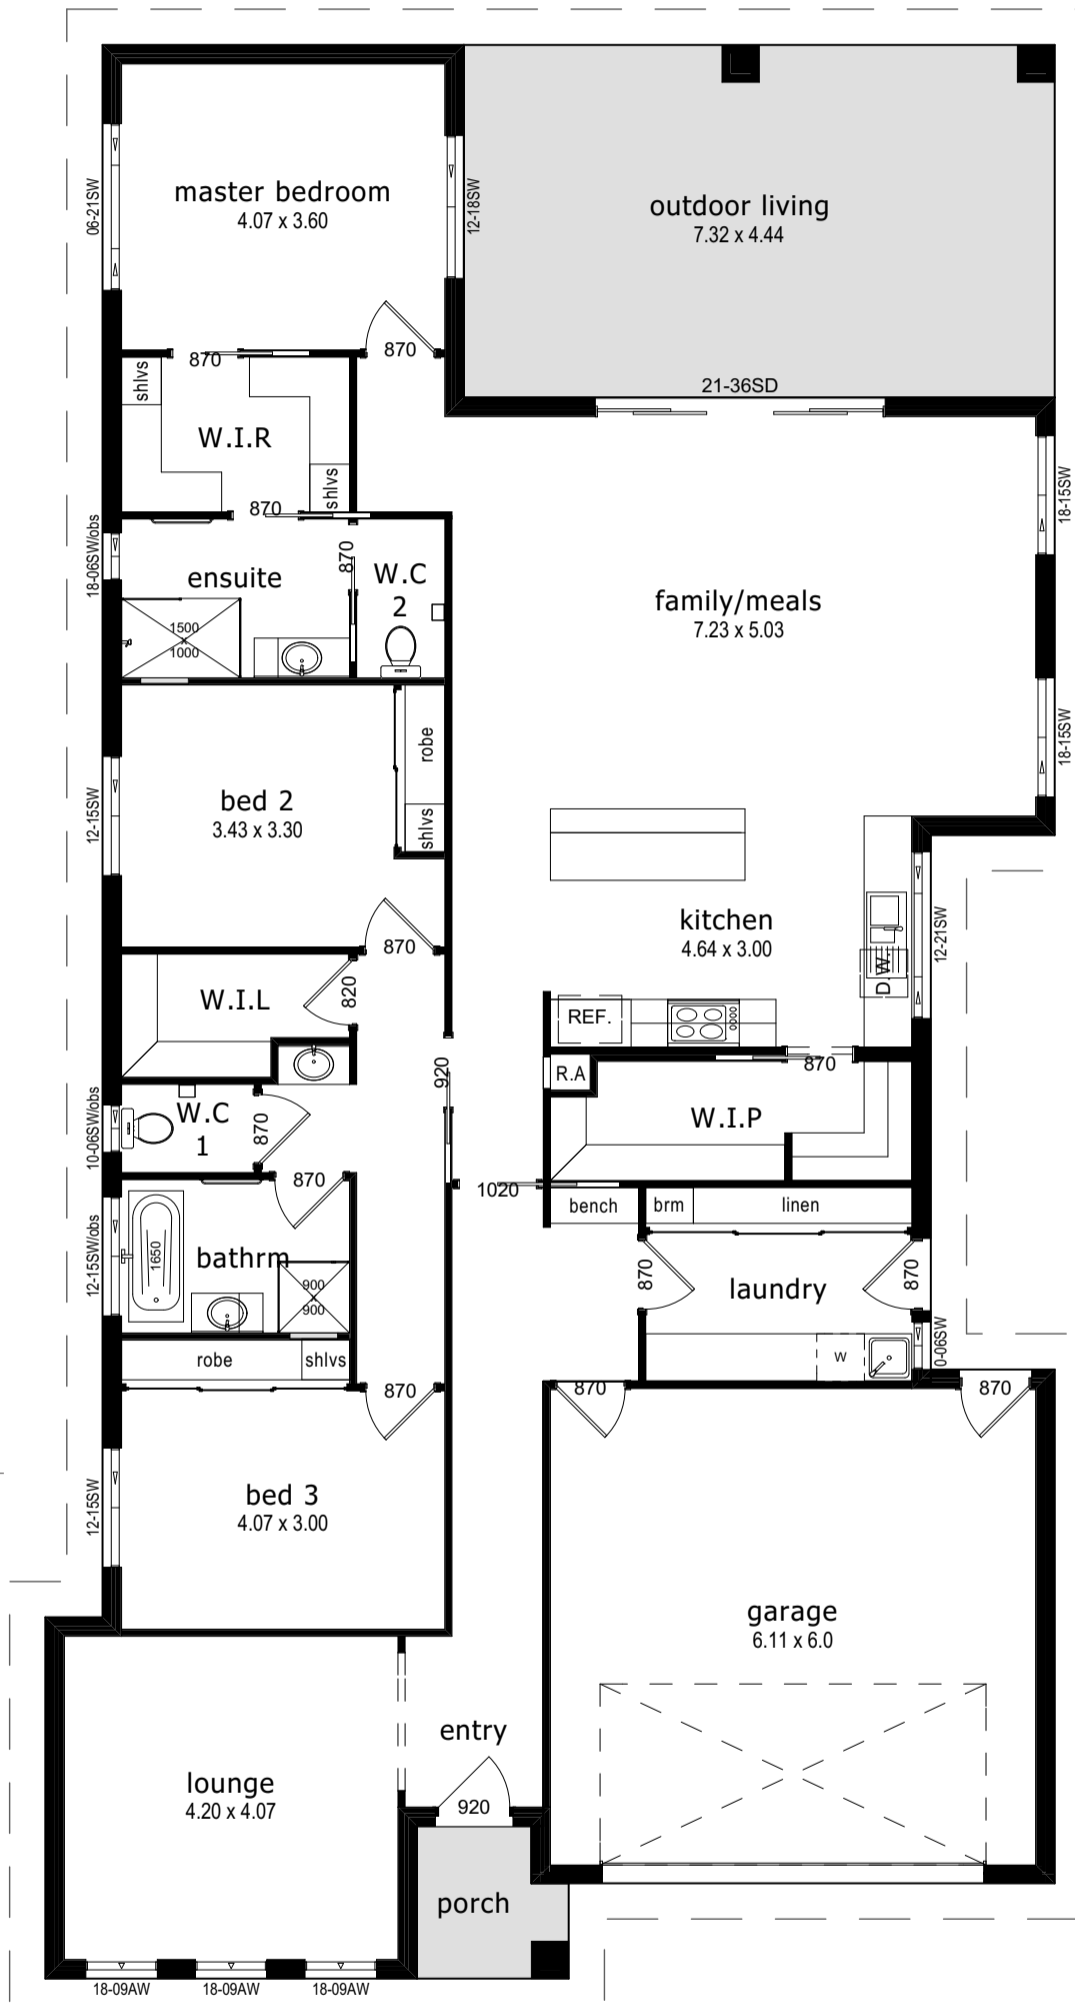

# Madigan 29

-  3
-  2.5
-  2
-  2

277.38M2 – 29.87SQR

Living	199.98m <sup>2</sup>	(21.53 <sup>SQR</sup> )
Garage	41.04m <sup>2</sup>	(4.42 <sup>SQR</sup> )
Width	12.71m	

Outdoor Living	33.03m <sup>2</sup>	(3.56 <sup>SQR</sup> )
Porch	3.33m <sup>2</sup>	(0.36 <sup>SQR</sup> )
Length	24.35m	