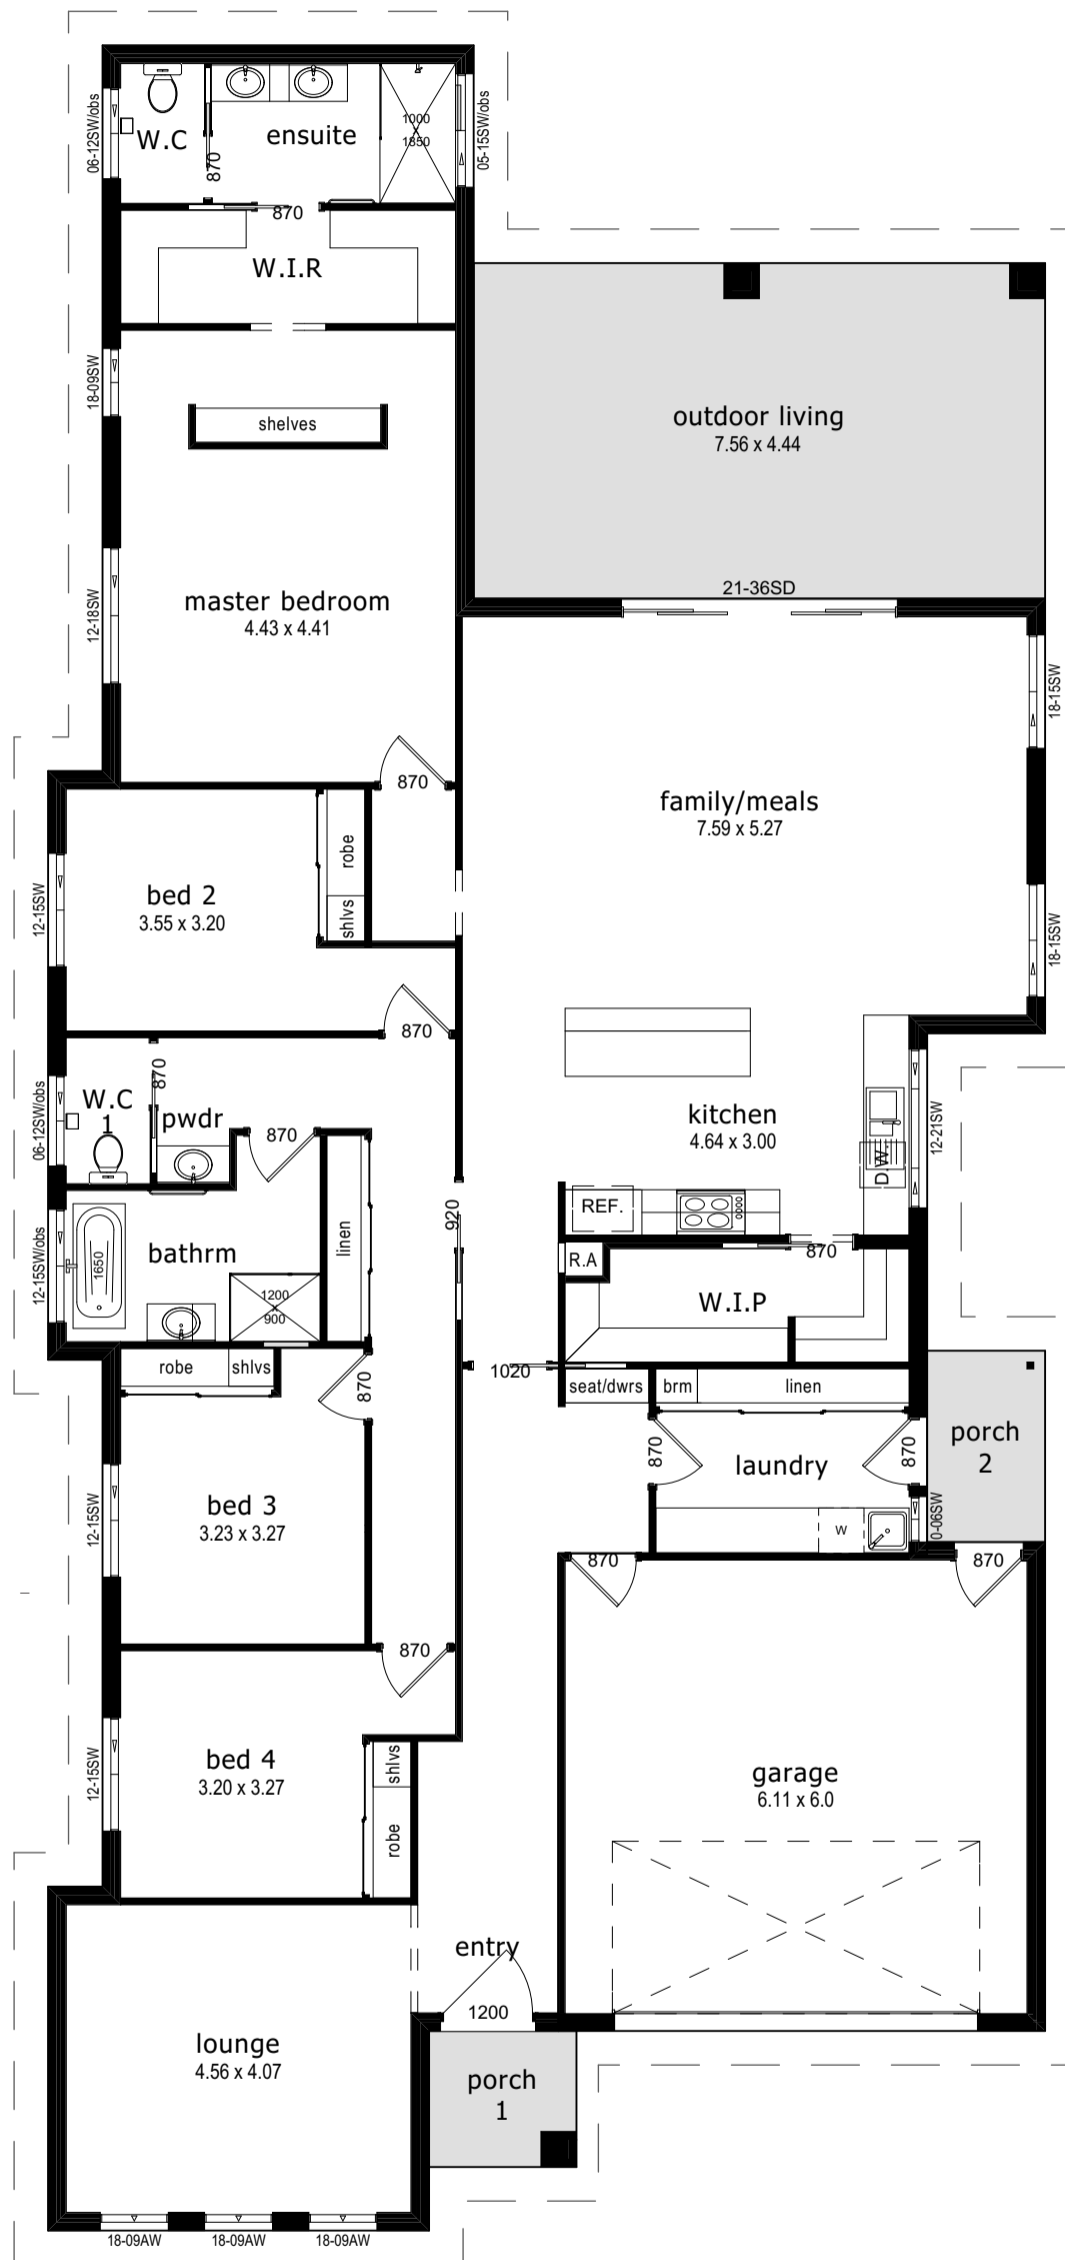

Madigan 34

-  4
-  2.5
-  2
-  2

323.06M2 – 34.77SQR

Living	241.10m ²	(25.95 ^{SQR})	Outdoor Living	33.57m ²	(3.61 ^{SQR})
Garage	40.93m ²	(4.41 ^{SQR})	Porch	3.51m ² + 3.95m ²	(0.38 ^{SQR} + 0.42 ^{SQR})
Width	13.19m		Length	28.91m	