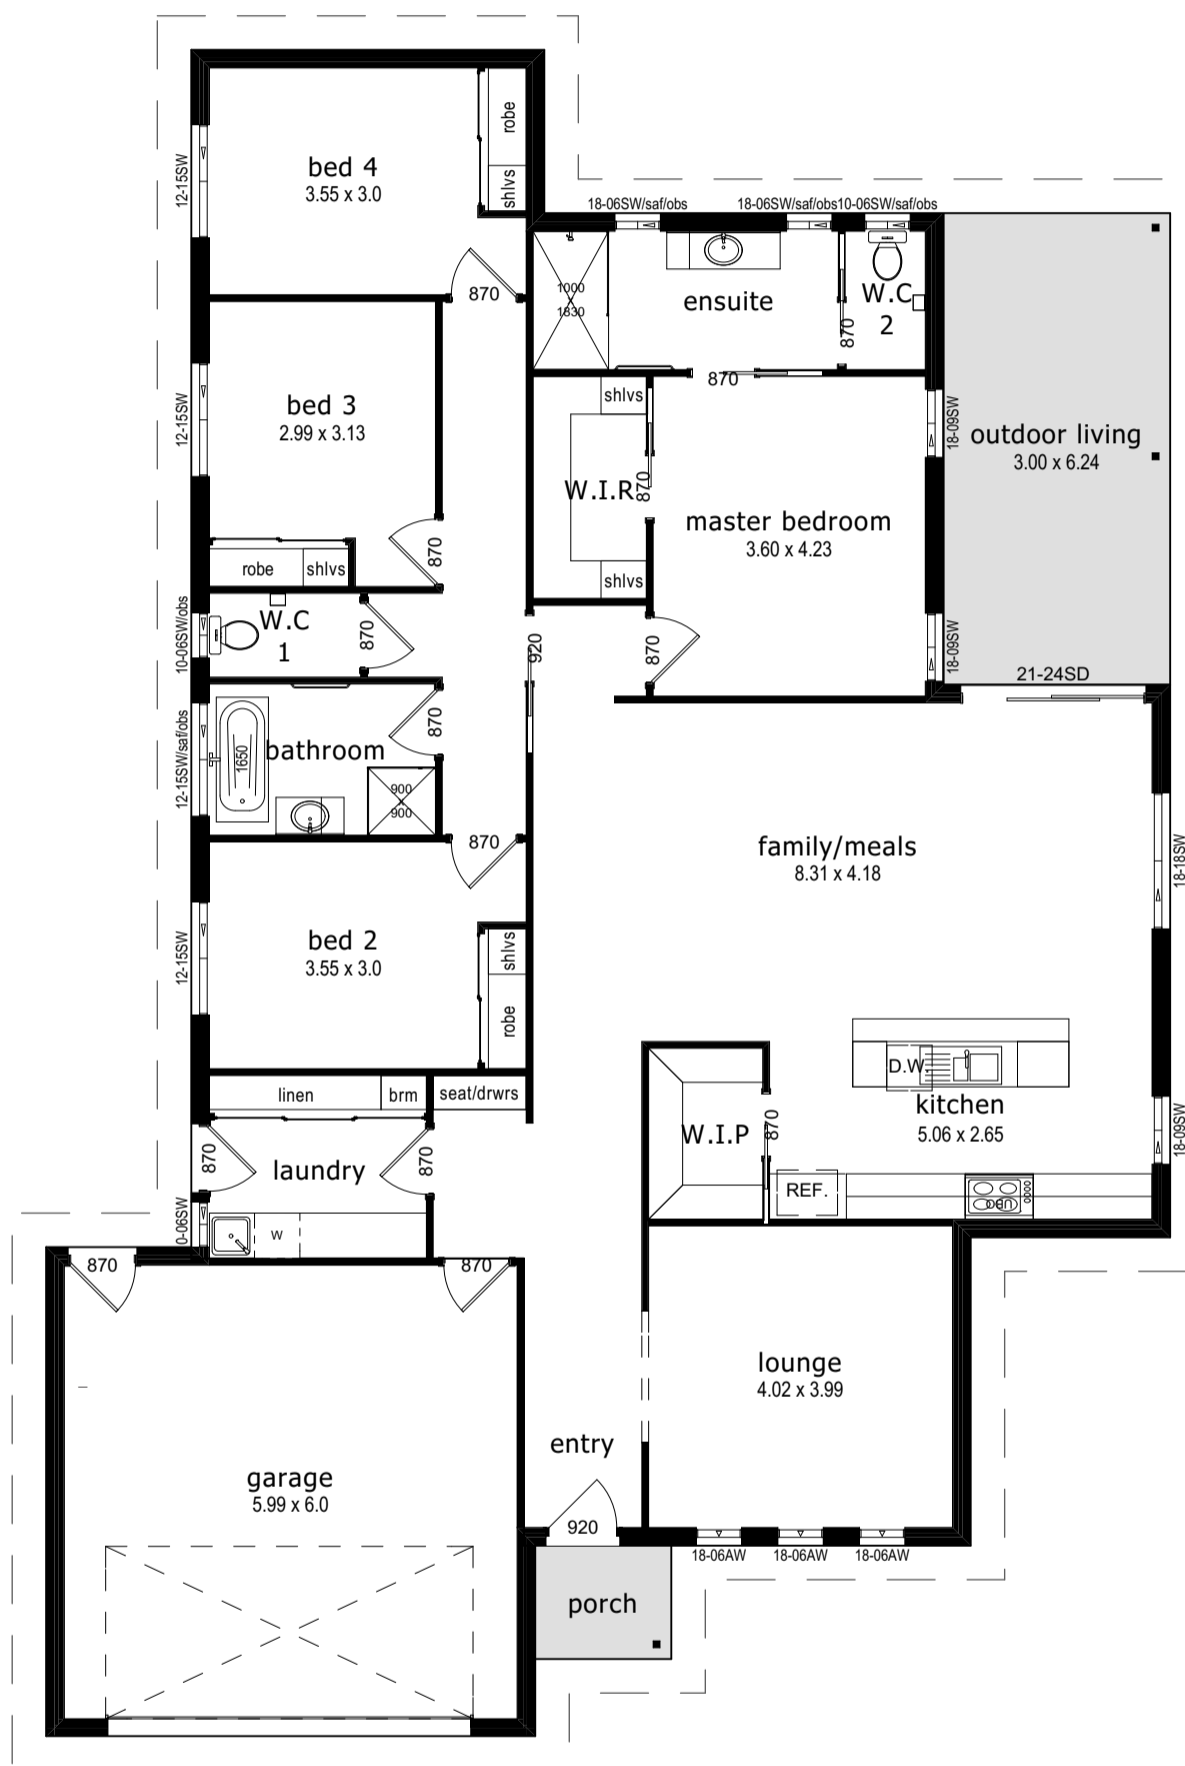

Olivia 27

 4

 2

 2

 2

254.21M2 – 27.37SQR

Living	192.18m ²	(20.69 ^{SQR})
Garage	40.61m ²	(4.37 ^{SQR})
Width	14.87m	

Outdoor Living	18.72m ²	(2.02 ^{SQR})
Porch	2.70m ²	(0.29 ^{SQR})
Length	22.31m	