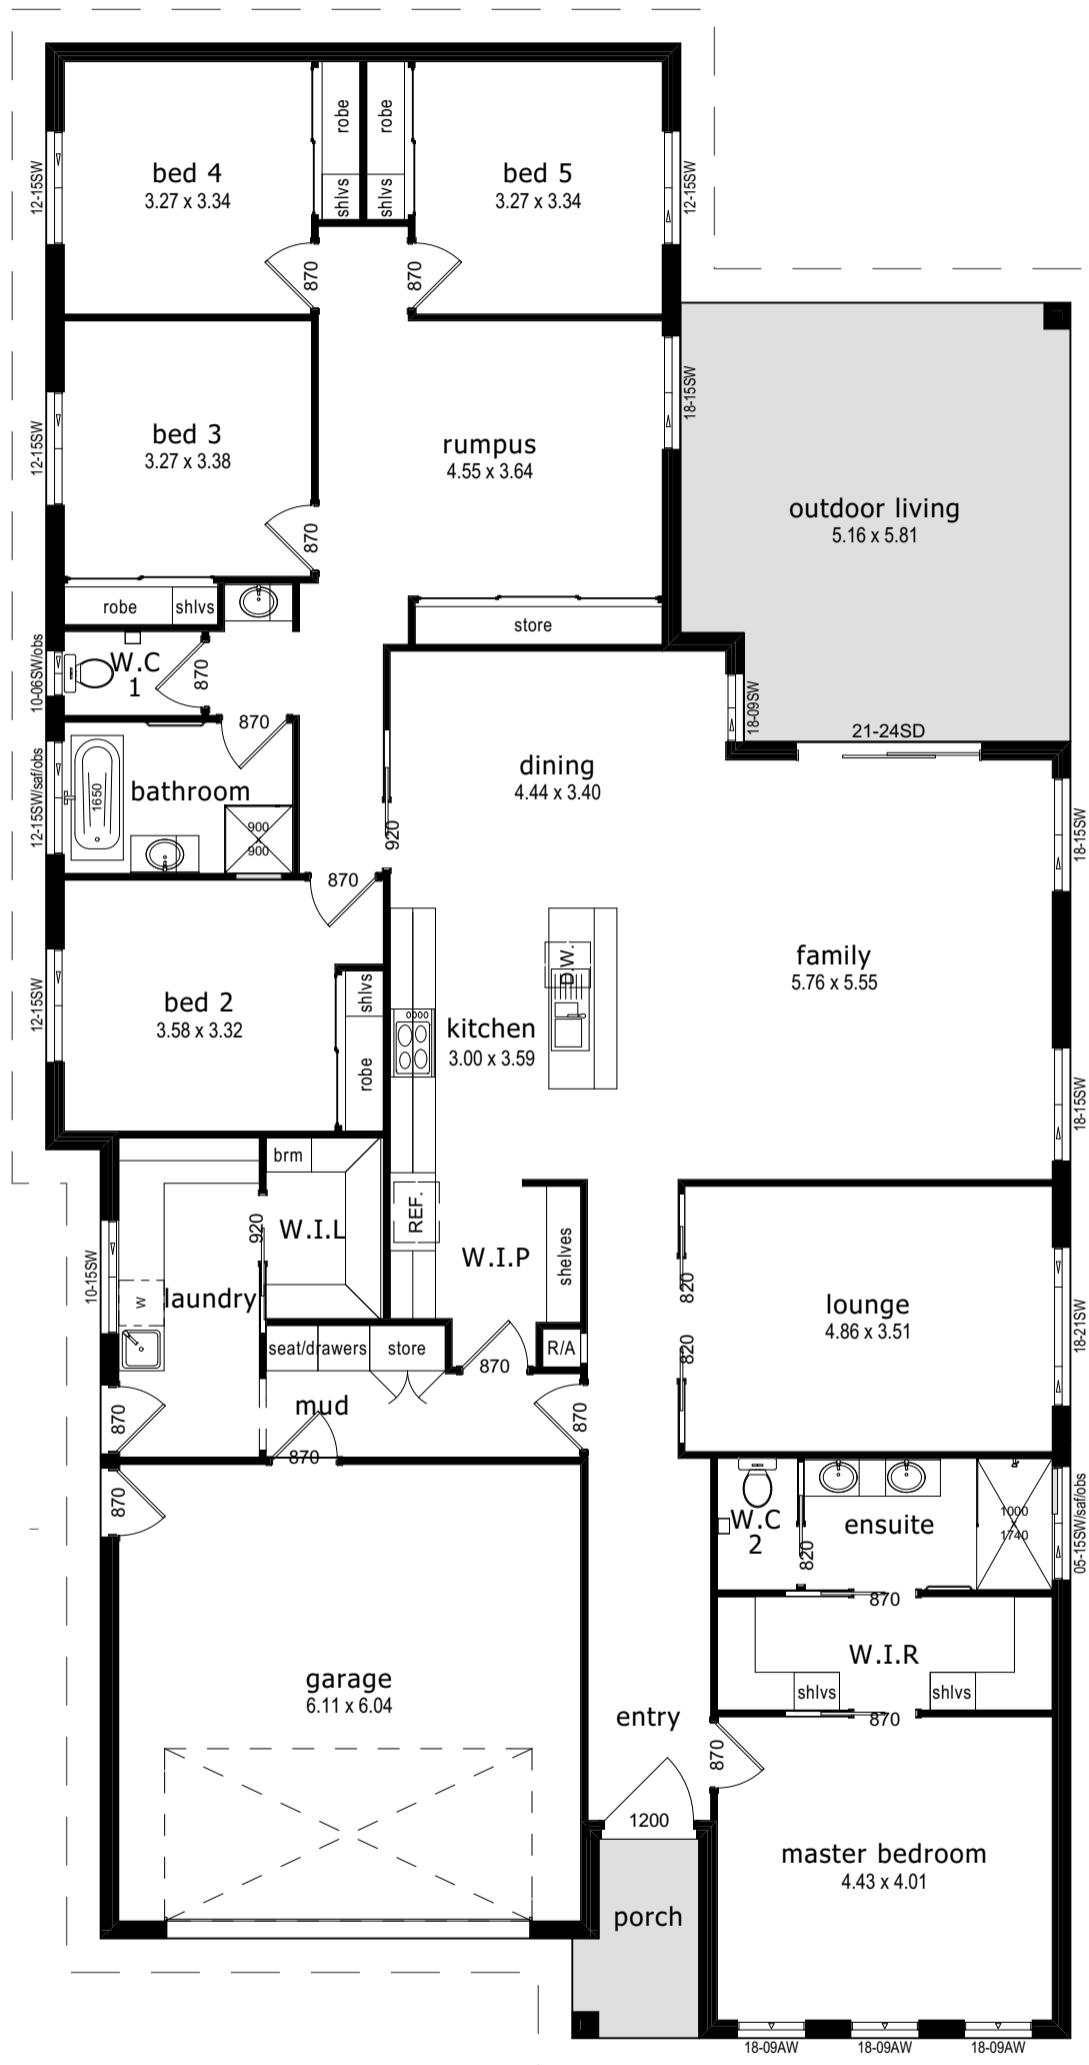

Taylor 34

-  5
-  2.5
-  3
-  2

323.18M2 – 34.79SQR

Living	249.28m ²	(26.83 ^{SQR})
Garage	41.16m ²	(4.43 ^{SQR})
Width	13.55m	

Outdoor Living	28.77m ²	(3.10 ^{SQR})
Porch	3.97m ²	(0.43 ^{SQR})
Length	26.39m	