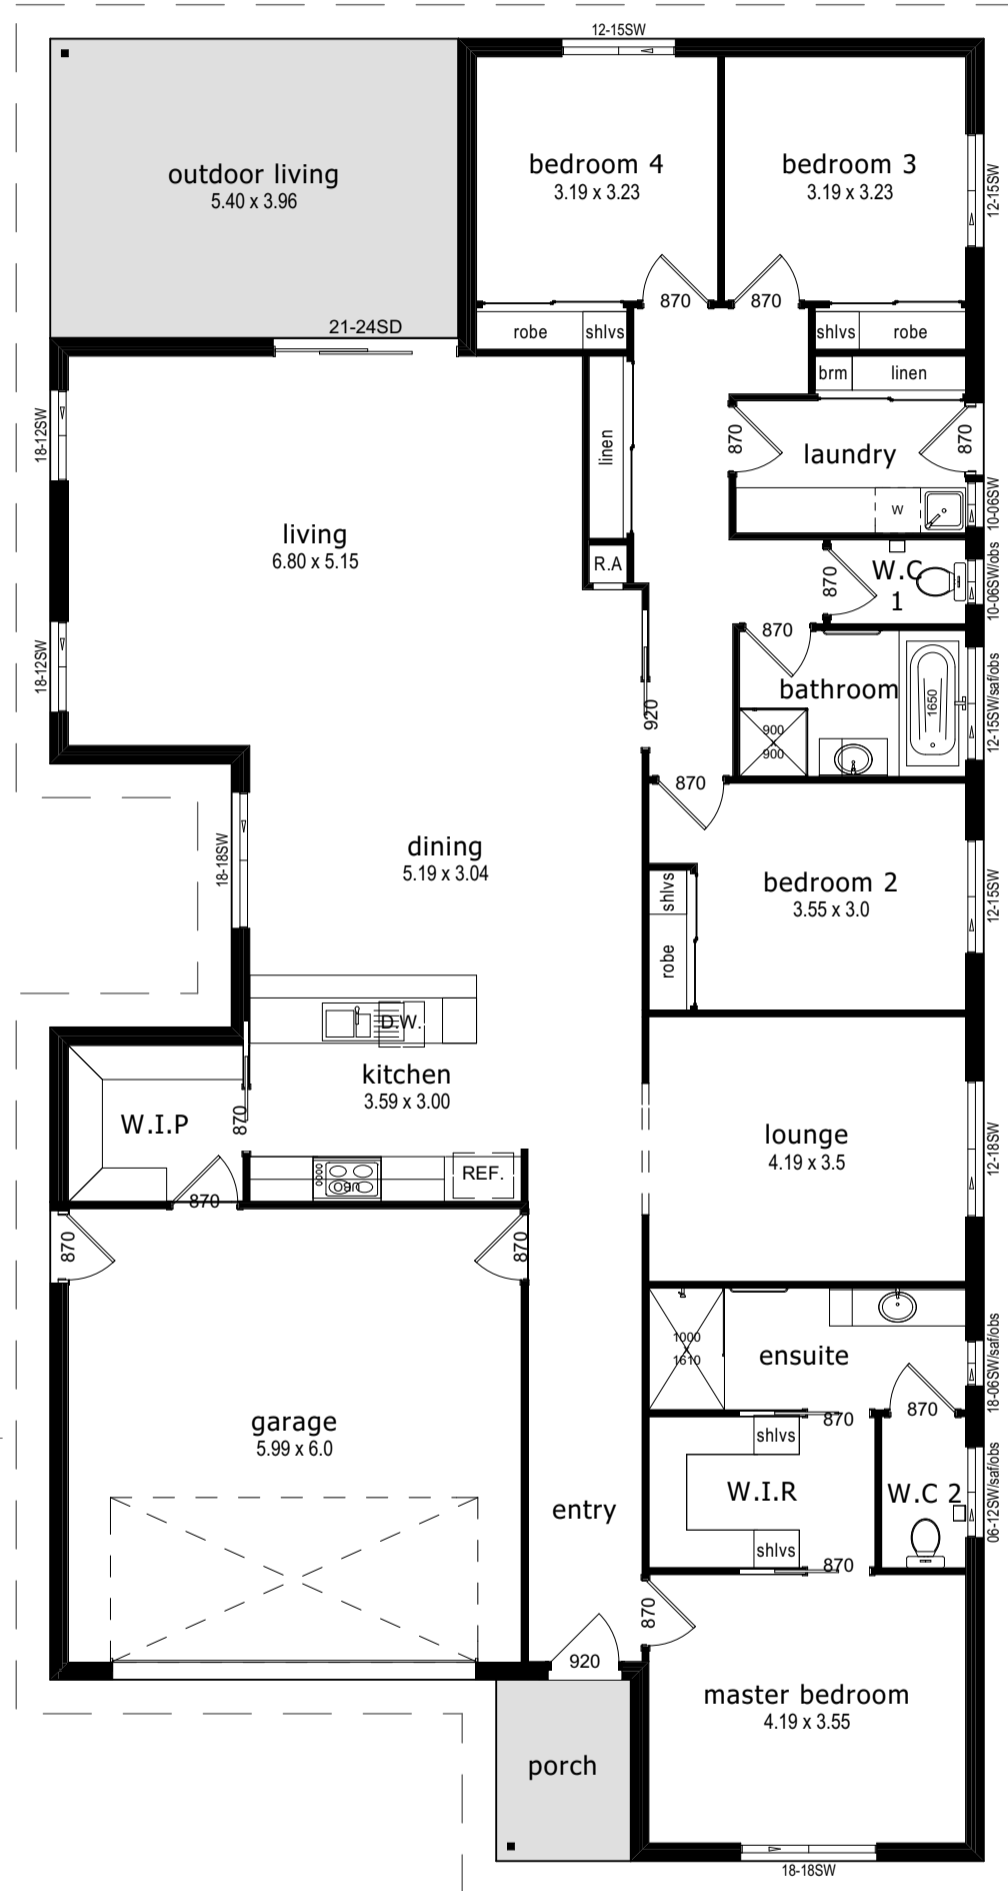

Wattle 29

-  4
-  2
-  2
-  2

275.21M2 – 29.62SQR

Living	209.62 ^{m2}	(22.56 ^{SQR})
Garage	39.94 ^{m2}	(4.30 ^{SQR})
Width	12.35m	

Outdoor Living	21.38 ^{m2}	(2.30 ^{SQR})
Porch	4.27 ^{m2}	(0.46 ^{SQR})
Length	24.11m	