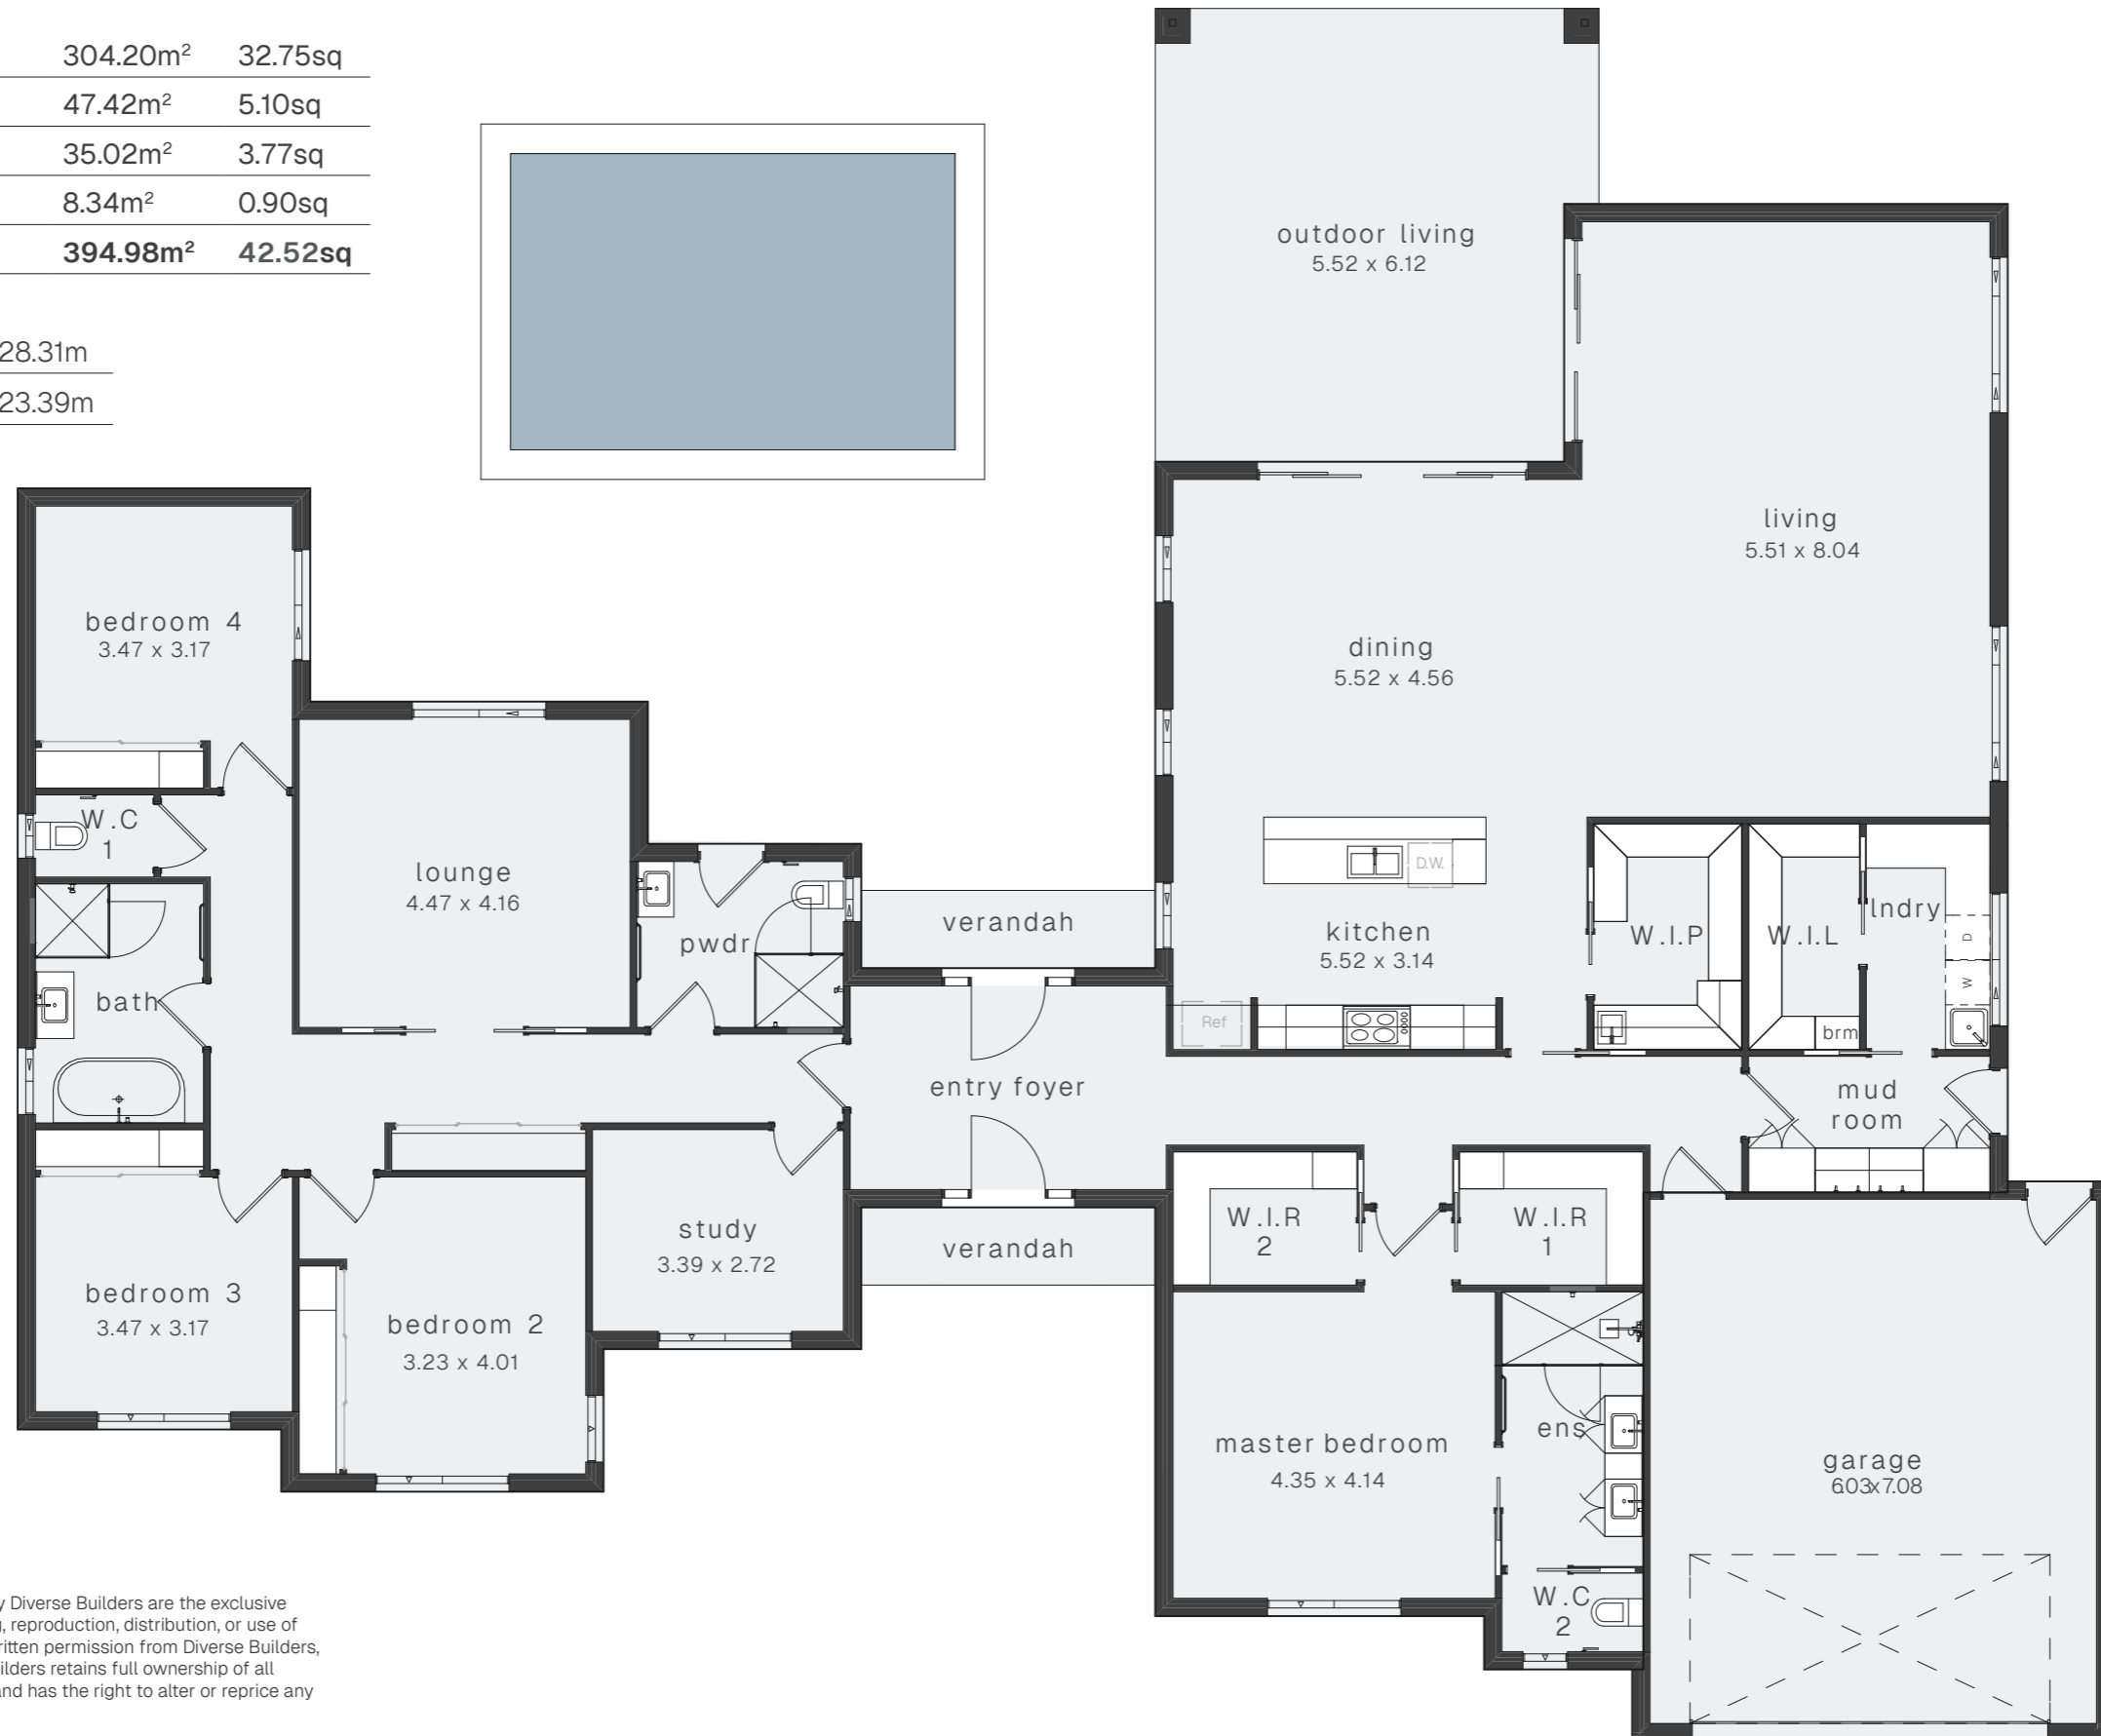

Living	304.20m ²	32.75sq
Garage	47.42m ²	5.10sq
Outdoor Living	35.02m ²	3.77sq
Porch	8.34m ²	0.90sq
Residence Total	394.98m²	42.52sq

Total Width	28.31m
Total Depth	23.39m

4+

3

2

2